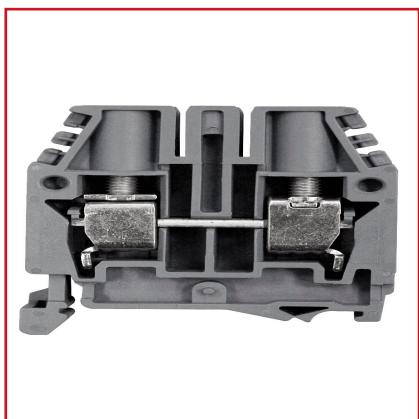

## DATA SHEET: TERMINAL BLOCK CBC GREY, 35mm<sup>2</sup>

### SCHRACK-INFO

- UL94V-0
- Reduced overall dimension
- Patented "Easy bridge" system:  
double possibility to insert PTC multipole cross-connections,  
without the need of insulating protection
- Available in grey RAL 7042 and beige RAL 1001 colours

### TECHNICAL DATA

Rated cross-section (mm <sup>2</sup> )	50
Connecting capacity	
flexible (mm <sup>2</sup> )	50
rigid (mm <sup>2</sup> )	50
max. flexible with ferrule (mm <sup>2</sup> )	35
Rated voltage	1000V
Rated current	150A
Gauge	B9
Rated impulse withstand voltage	12kV
Pollution degree	3
Insulation stripping length (mm)	18
Tightening torque value (test/max) (Nm)	2,5/5
Height / width / thickness	63/56/16

DESCRIPTION	ORDER NO.
Terminal block CBC grey, 35mm <sup>2</sup>	IK110035