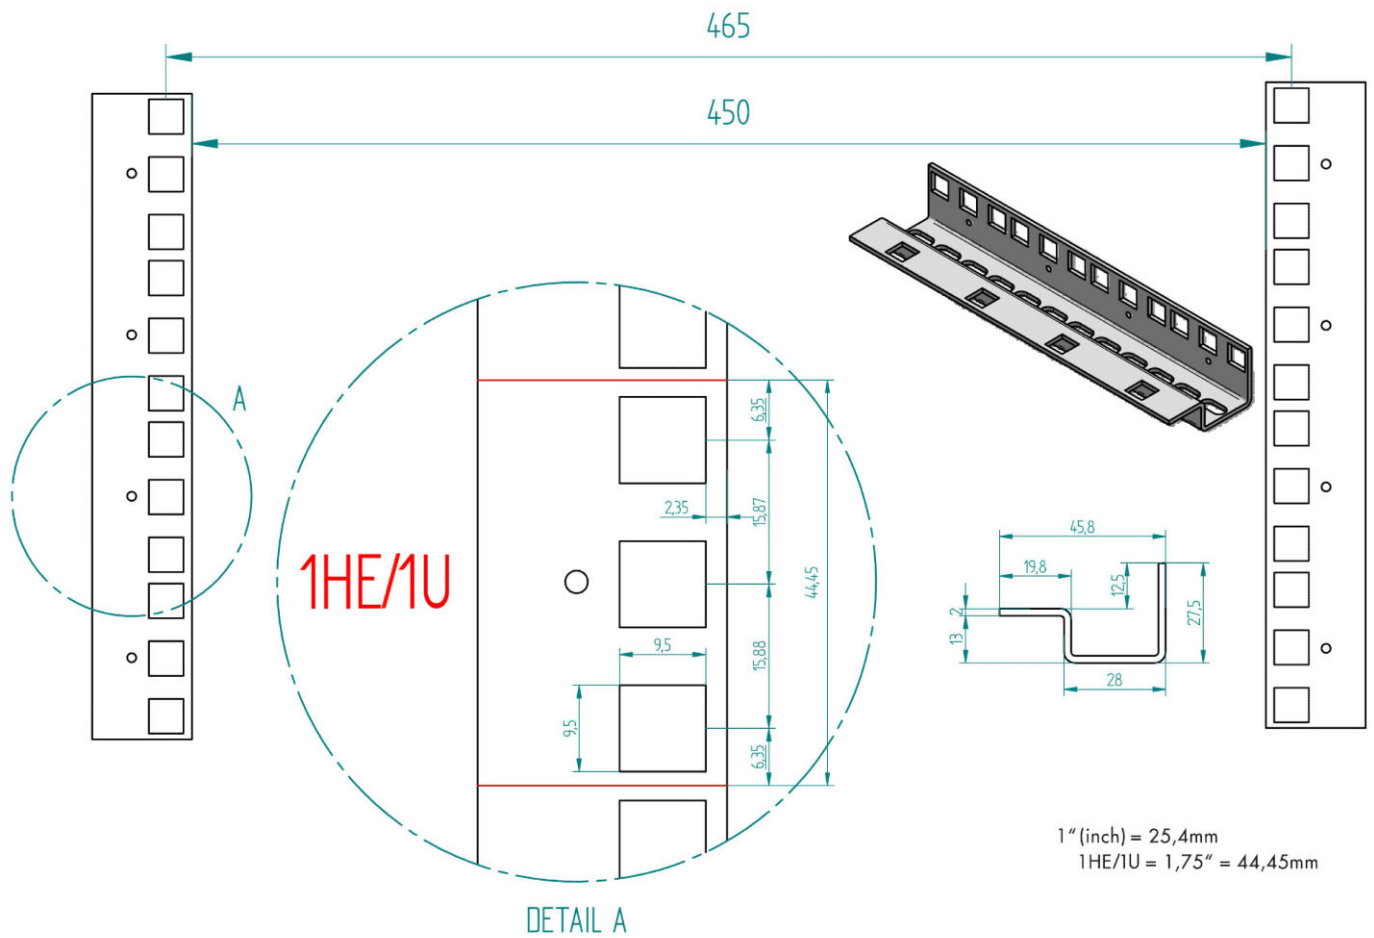

Schnittansicht der vertikalen 19"-Profilschienen