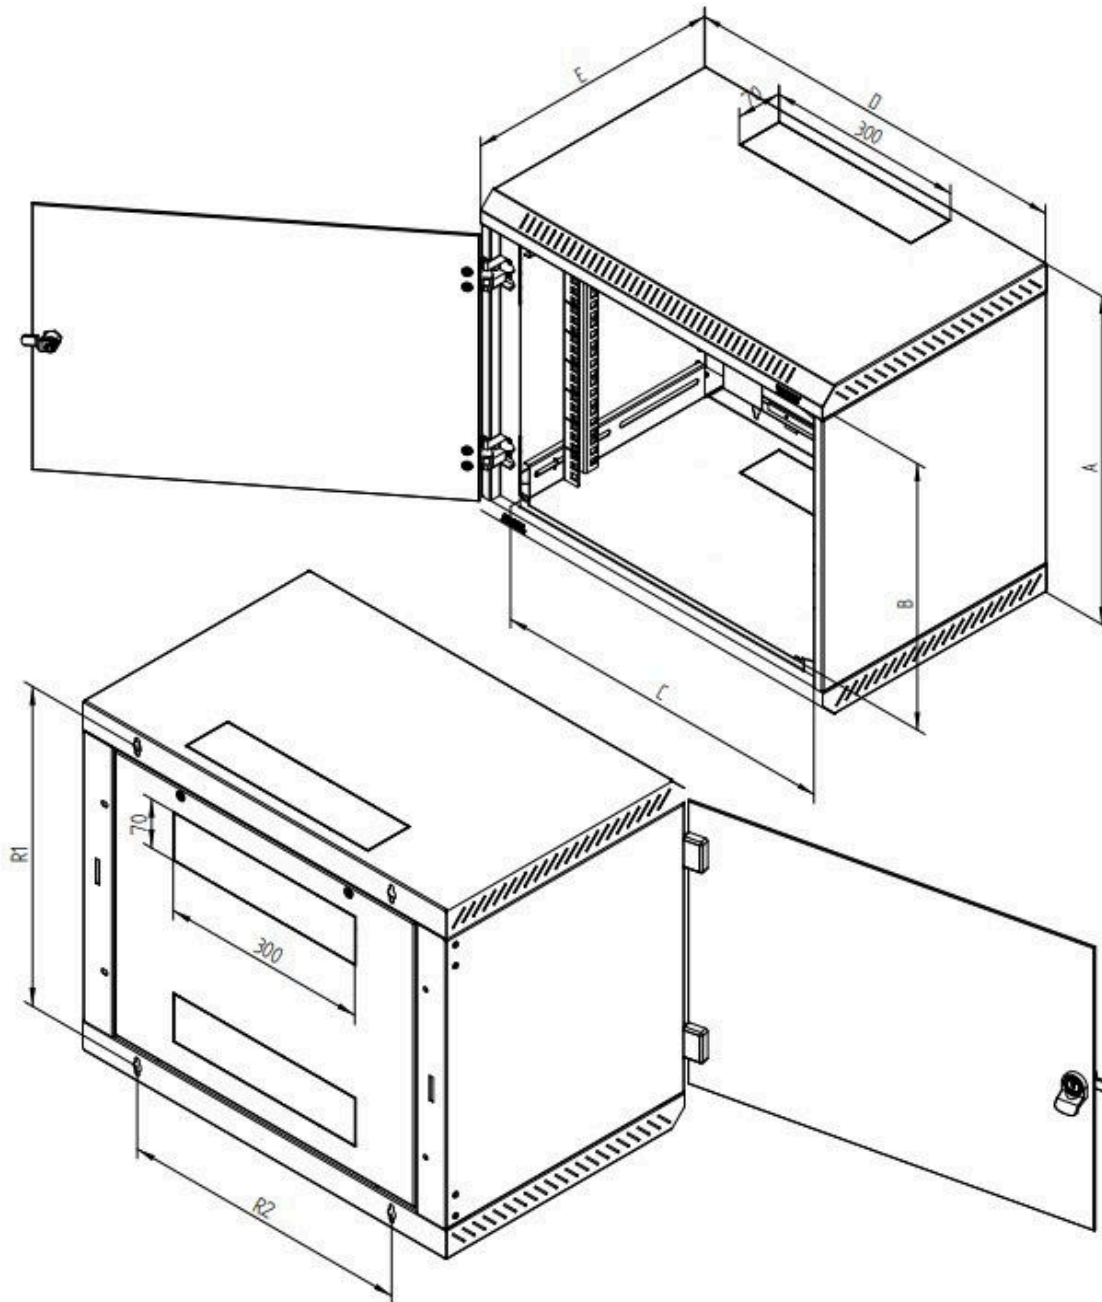

Fișe tehnice - Continuare

Temperatura minimă a mediului ambiant (°C)	0
Temperatura maximă a mediului ambiant (°C)	40
Pentru unități	9U-500mm
Produs	Data-Enclosures Wallmounting Monobloc IP20
Culoare	Gri deschis
Opțional unitate acoperiș/ventilator	nu
Descriere de bază	Dulap

Tabel de date: Dulap cablare structurată MONOBLOCK 19" 9U 600x400mm

Tip	A	B	C	D	E	R1	R2	Greutate brută (kg)	Greutate netă (kg)	Sarcina maximă recomandată (kg)
	(mm)									
DW046040--	280	175	516	600	395	234	420	12,0	11,7	60
DW066040--	370	265	516	600	395	324	420	13,9	13,6	60
DW096040--	500	395	516	600	395	454	420	16,5	16,1	80
DW126040--	635	530	516	600	395	589	420	19,5	19,1	80
DW156040--	770	665	516	600	395	724	420	22,2	21,8	100
DW186040--	900	795	516	600	395	854	420	25,1	24,7	100

Desen dimensional: Dulap cablare structurată MONOBLOCK 19" 9U
600x400mm