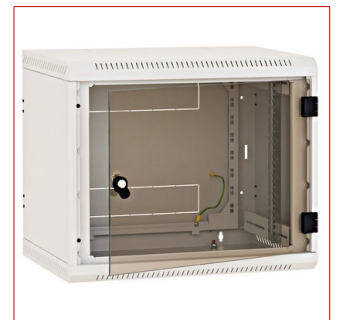

Date tehnice pentru produs: DW096040--

Dulap cablare structurată MONOBLOCK 19" 9U 600x400mm

ATENȚIE !!! - expedierea acestor produse prin curier se face doar pe răspunderea clientului, există riscul deteriorării sale în timpul transportului.

SCHRACK-Info

TECHNICAL DATA

- Steel sheet
- Available heights: 4, 6, 9, 12, 15 and 18U
- Width: 600mm, Depth: 395mm
- Colour: lightgrey RAL 7035
- Degree of protection: IP20
- Front-full-glassdoor made from safety glass 5mm including lock and 2 keys
Door hinged right, easy and quick change to left hinging possible
Door opening: ca 180°
Fullmetall- and perforated doors available as an option
- 19" rails (2 pcs.) galvanised, continuously depthadjustable. Numbering of Height-Units (U) by laser for easy readability.
- Cable-entry-openings in roof (1x), floor (1x) and rearpanel (2x). Covered with „break-out-style” blanking covers, which can be easily broken out by use of a simple tool like a screwdriver.
- Cable-entry-panel with brush included (1x).
- Passive cooling by ventilation slots
- M8- Earthing point in the rear of the cabinet.
- FastOn-Earthing-connections to all dismountable parts pre-installed.
- Including assembly materials:
8 x Cage nuts, bolts and washers M6.
4x dowel 10x50 and 4x screws M6x50 for fixing the wall.
- Wide range of available accessories (patchpanels, fixed shelves, PDUs, cable management, doors, etc.).
- Enclosure is delivered fully-assembled.
- space between front vertical 19"-rail and door glass at max. spacing: W600 – 25mm
- Units of measurement:
Unit (Height Unit): 1U= 44,45mm, Inch: 1"= 25,4mm, Unit (Height Unit): 1U= 1,75"