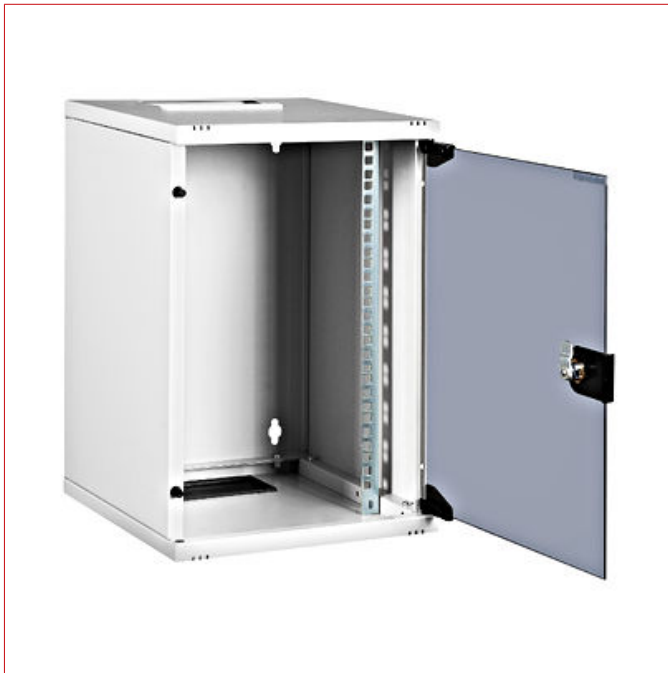

Date tehnice pentru produs: DTWT093130

Dulap de perete DT, 9U H=463 x W=312 x D=300, 10"

ATENȚIE !!! - expedierea acestor produse prin curier se face doar pe răspunderea clientului, există riscul deteriorării sale în timpul transportului.

SCHRACK-Info

Space-saving 10" network enclosure for wall mounting. Primarily used in small offices, private flats and single-family homes. Network distributor in installations where standard-compliant, structured cabling is implemented with the smallest possible space requirement.

- **Material:** Powder-coated steel sheet housing
- **Material thickness:**
 - Top and bottom chassis: 0.8mm
 - Rails: 1.5mm
 - Front door (glass): 4.0mm
 - Rear panel: 1.2mm
 - Side panel: 0.8mm
- **Colour:** RAL7035 (light grey)
- **Heights:** 9U
- **Width:** 312mm
- **Depth:** 300mm
- **Maximum load:** with even distribution: 20kg
- **Degree of protection:** IP20

- **Doors:** Glass door of safety glass 4mm including lock and 2 keys. Door hinged on the right. Conversion to left hinged possible. Opening angle of the door: approx. 200°.
- **Rails:** 10" rails (2 pieces) in the front of the cabinet, galvanised, depth-adjustable
- **Cable entry options:** in roof and floor
 - The floor is provided with a plastic blank cover.
 - The roof is equipped with a brush entry.
- **Cooling:** Passive cooling through ventilation slots and heat exchange with the outside area.
- **Accessories:** Numerous accessories available (PDUs, cable management, etc.)
- **Delivery:** Enclosure is completely assembled. Mounting material optionally available (DTSRA0x0)