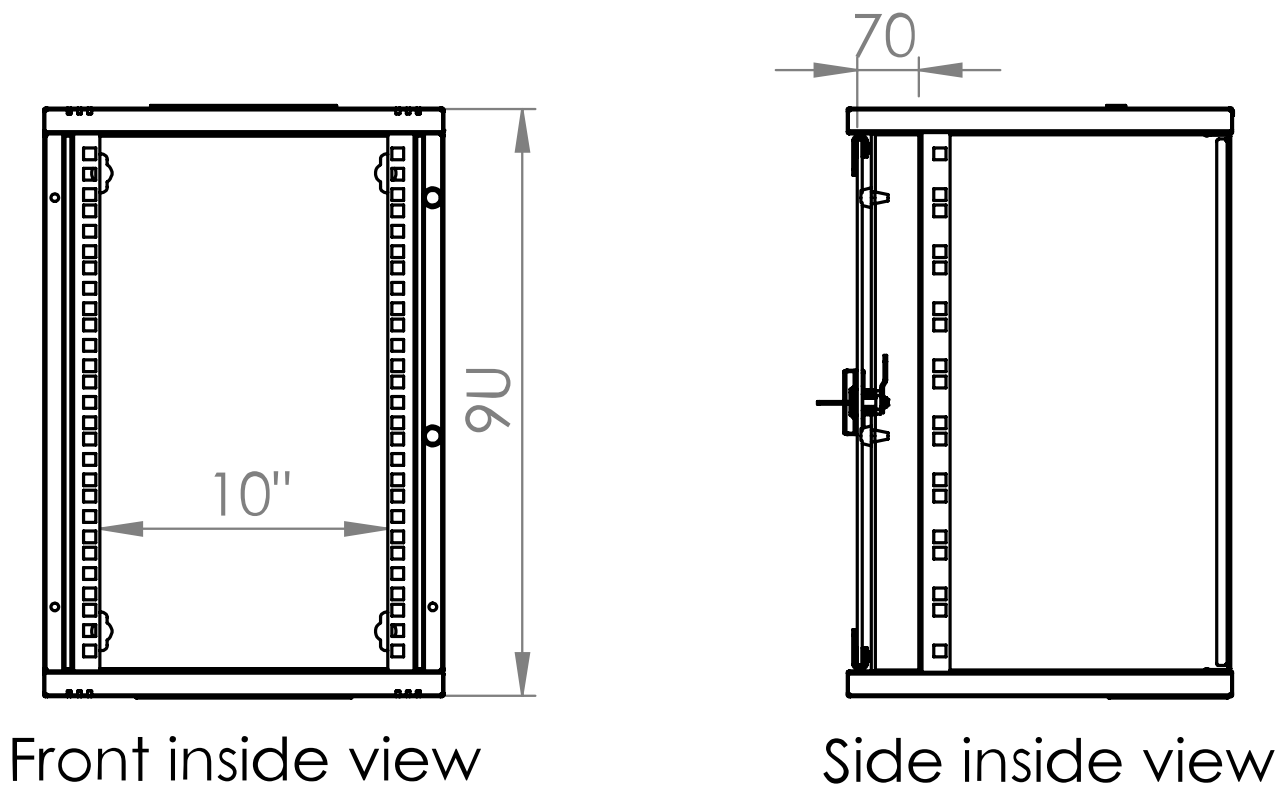

- **Material:** Powder-coated steel sheet housing
- **Material thickness:**
 - Top and bottom chassis: 0.8mm
 - Rails: 1.5mm
 - Front door (glass): 4.0mm
 - Rear panel: 1.2mm
 - Side panel: 0.8mm
- **Colour:** RAL7035 (light grey)
- **Heights:** 9U
- **Width:** 312mm
- **Depth:** 300mm
- **Maximum load:** with even distribution: 20kg
- **Degree of protection:** IP20

- **Doors:** Glass door of safety glass 4mm including lock and 2 keys. Door hinged on the right. Conversion to left hinged possible. Opening angle of the door: approx. 200°.
- **Rails:** 10" rails (2 pieces) in the front of the cabinet, galvanised, depth-adjustable
- **Cable entry options:** in roof and floor
 - The floor is provided with a plastic blank cover.
 - The roof is equipped with a brush entry.
- **Cooling:** Passive cooling through ventilation slots and heat exchange with the outside area.
- **Accessories:** Numerous accessories available (PDUs, cable management, etc.)
- **Delivery:** Enclosure is completely assembled. Mounting material optionally available (DTSRA0x0)

Fișe tehnice

Lățime netă (mm)	312,00
Înălțime (mm)	464,00
Adâncime netă (mm)	300,00
Masă netă (kg.)	6,80
COD EAN	9004840868920
Temperatura minimă a mediului ambiant (°C)	5
Temperatura maximă a mediului ambiant (°C)	40
UV	9
Culoare	Gri deschis
grad de protecție	IP20
Încărcare maximă (kg.)	20
Serie	S-RACK

Desen dimensional: Dulap de perete DT, 9U H=463 x W=312 x D=300, 10"

Desen dimensional: Dulap de perete DT, 9U H=463 x W=312 x D=300, 10"

Desen dimensional: Dulap de perete DT, 9U H=463 x W=312 x D=300, 10"