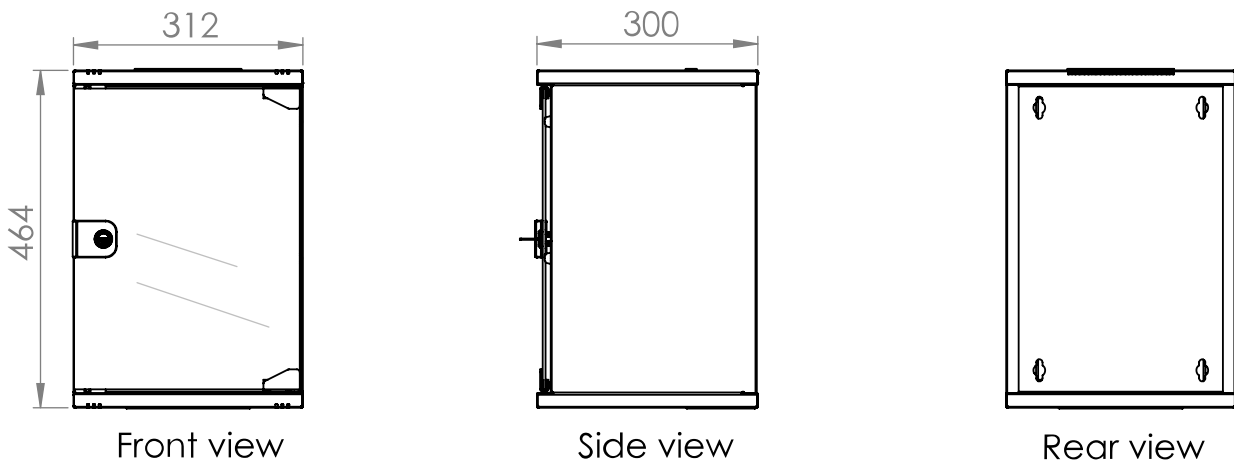

- **Material:** Powder-coated steel sheet housing
- **Material thickness:**
 - Top and bottom chassis: 0.8mm
 - Rails: 1.5mm
 - Front door (glass): 4.0mm
 - Rear panel: 1.2mm
 - Side panel: 0.8mm
- **Colour:** RAL7035 (light grey)
- **Heights:** 9U
- **Width:** 312mm
- **Depth:** 300mm
- **Maximum load:** with even distribution: 20kg
- **Degree of protection:** IP20

- **Doors:** Glass door of safety glass 4mm including lock and 2 keys. Door hinged on the right. Conversion to left hinged possible. Opening angle of the door: approx. 200°.
- **Rails:** 10" rails (2 pieces) in the front of the cabinet, galvanised, depth-adjustable
- **Cable entry options:** in roof and floor
 - The floor is provided with a plastic blank cover.
 - The roof is equipped with a brush entry.
- **Cooling:** Passive cooling through ventilation slots and heat exchange with the outside area.
- **Accessories:** Numerous accessories available (PDUs, cable management, etc.)
- **Delivery:** Enclosure is completely assembled. Mounting material optionally available (DTSRA0x0)

Fișe tehnice

Lățime netă (mm)	312,00
Înălțime (mm)	464,00
Adâncime netă (mm)	300,00
Masă netă (kg.)	6,80
COD EAN	9004840868920
Temperatura minimă a mediului ambiant (°C)	5
Temperatura maximă a mediului ambiant (°C)	40
UV	9
Culoare	Gri deschis
grad de protecție	IP20
Încărcare maximă (kg.)	20
Serie	S-RACK

Desen dimensional: Dulap de perete DT, 9U H=463 x W=312 x D=300, 10"

Desen dimensional: Dulap de perete DT, 9U H=463 x W=312 x D=300, 10"

Desen dimensional: Dulap de perete DT, 9U H=463 x W=312 x D=300, 10"