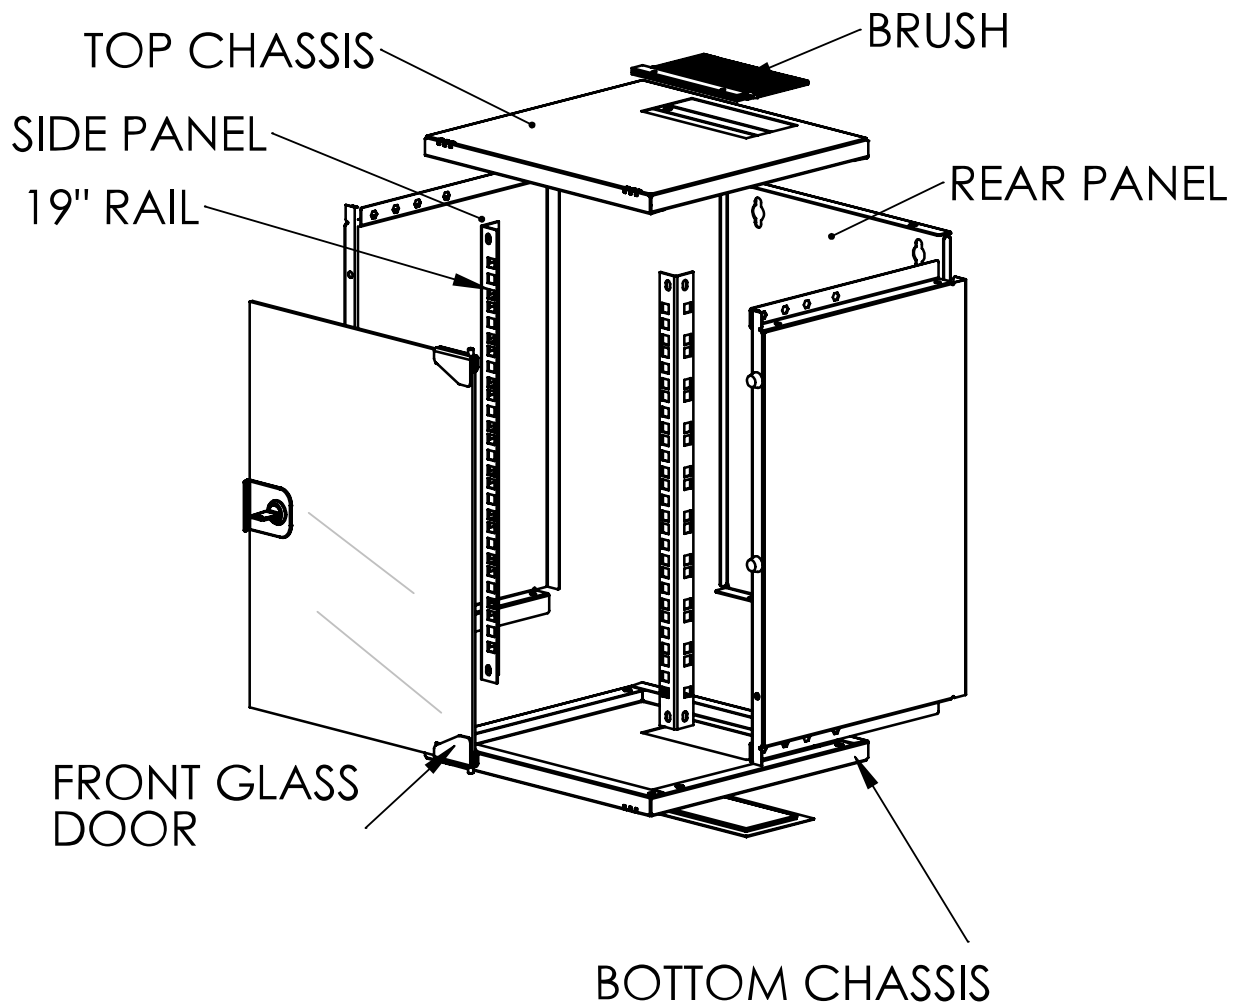

Desen dimensional: Dulap de perete DT, 9U H=463 x W=312 x D=300, 10"

Exploded view