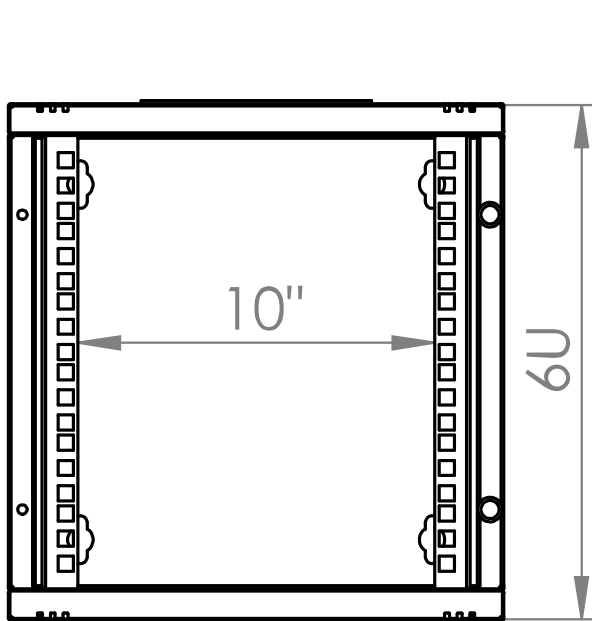

- **Material:** Powder-coated steel sheet housing
- **Material thickness:**
 - Top and bottom chassis: 0.8mm
 - Rails: 1.5mm
 - Front door (glass): 4.0mm
 - Rear panel: 1.2mm
 - Side panel: 0.8mm
- **Colour:** RAL7035 (light grey)
- **Height:** 6U
- **Width:** 312mm
- **Depth:** 300mm
- **Maximum load:** with even distribution: 20kg
- **Degree of protection:** IP20

- **Doors:** Glass door of safety glass 4mm including lock and 2 keys. Door hinged on the right. Conversion to left hinged possible. Opening angle of the door: approx. 200°.
- **Rails:** 10" rails (2 pieces) in the front of the cabinet, galvanised, depth-adjustable
- **Cable entry options:** in roof and floor
 - The floor is provided with a plastic blank cover.
 - The roof is equipped with a brush entry.
- **Cooling:** Passive cooling through ventilation slots and heat exchange with the outside area.
- **Accessories:** Numerous accessories available (PDUs, cable management, etc.)
- **Delivery:** Enclosure is completely assembled. Mounting material optionally available (DTSRA0x0)

Fișe tehnice

Lățime netă (mm)	312,00
Înălțime (mm)	330,00
Adâncime netă (mm)	300,00
Masă netă (kg.)	5,40
COD EAN	9004840868913
Temperatura minimă a mediului ambiant (°C)	5
Temperatura maximă a mediului ambiant (°C)	40
UV	6
Culoare	Gri deschis
grad de protecție	IP20
Încărcare maximă (kg.)	20
Serie	S-RACK

Desen dimensional: Dulap de perete DT, 6U H=330 x W=312 x D=300, 10"

Desen dimensional: Dulap de perete DT, 6U H=330 x W=312 x D=300, 10"

Front inside view

Side inside view

Desen dimensional: Dulap de perete DT, 6U H=330 x W=312 x D=300, 10"