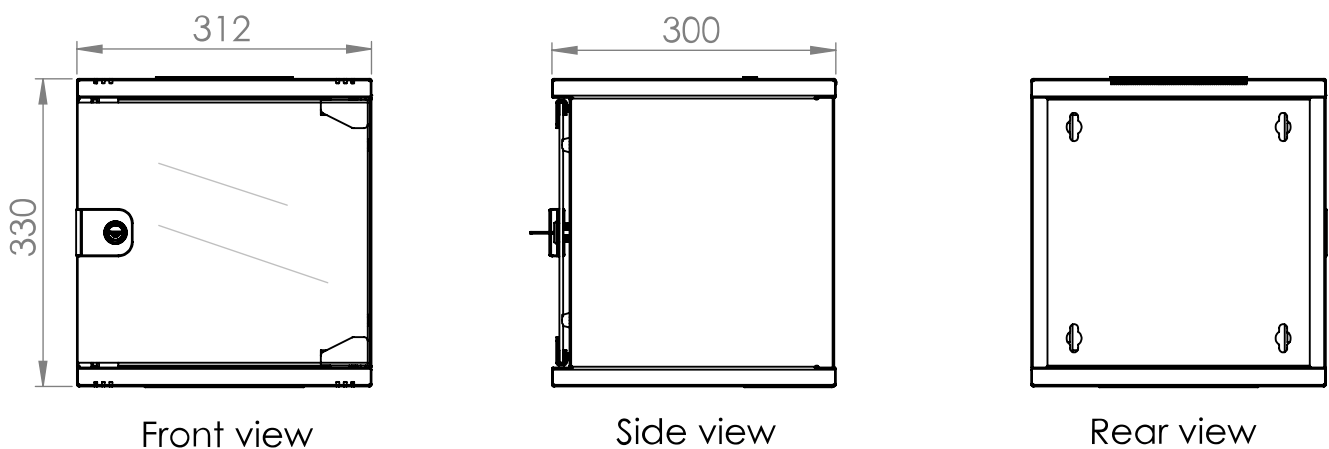

- **Material:** Powder-coated steel sheet housing
- **Material thickness:**
 - Top and bottom chassis: 0.8mm
 - Rails: 1.5mm
 - Front door (glass): 4.0mm
 - Rear panel: 1.2mm
 - Side panel: 0.8mm
- **Colour:** RAL7035 (light grey)
- **Height:** 6U
- **Width:** 312mm
- **Depth:** 300mm
- **Maximum load:** with even distribution: 20kg
- **Degree of protection:** IP20

- **Doors:** Glass door of safety glass 4mm including lock and 2 keys. Door hinged on the right. Conversion to left hinged possible. Opening angle of the door: approx. 200°.
- **Rails:** 10" rails (2 pieces) in the front of the cabinet, galvanised, depth-adjustable
- **Cable entry options:** in roof and floor
 - The floor is provided with a plastic blank cover.
 - The roof is equipped with a brush entry.
- **Cooling:** Passive cooling through ventilation slots and heat exchange with the outside area.
- **Accessories:** Numerous accessories available (PDUs, cable management, etc.)
- **Delivery:** Enclosure is completely assembled. Mounting material optionally available (DTSRA0x0)

Fișe tehnice

Lățime netă (mm)	312,00
Înălțime (mm)	330,00
Adâncime netă (mm)	300,00
Masă netă (kg.)	5,40
COD EAN	9004840868913
Temperatura minimă a mediului ambiant (°C)	5
Temperatura maximă a mediului ambiant (°C)	40
UV	6
Culoare	Gri deschis
grad de protecție	IP20
Încărcare maximă (kg.)	20
Serie	S-RACK

Desen dimensional: Dulap de perete DT, 6U H=330 x W=312 x D=300, 10"

Desen dimensional: Dulap de perete DT, 6U H=330 x W=312 x D=300, 10"

Front inside view

Side inside view

Desen dimensional: Dulap de perete DT, 6U H=330 x W=312 x D=300, 10"