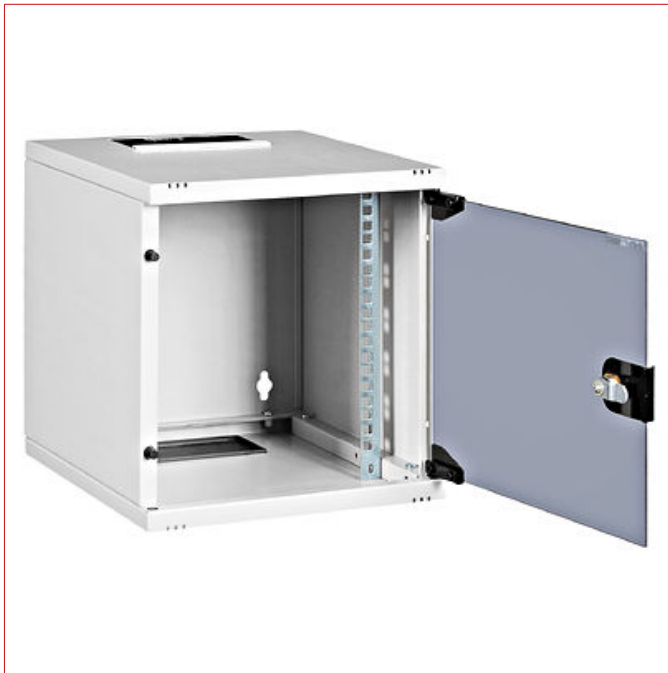

Date tehnice pentru produs: DTWT063130

Dulap de perete DT, 6U H=330 x W=312 x D=300, 10"

ATENȚIE !!! - expedierea acestor produse prin curier se face doar pe răspunderea clientului, există riscul deteriorării sale în timpul transportului.

SCHRACK-Info

Space-saving 10" network enclosure for wall mounting. Primarily used in small offices, private flats and single-family homes. Network distributor in installations where standard-compliant, structured cabling is implemented with the smallest possible space requirement.

- **Material:** Powder-coated steel sheet housing
- **Material thickness:**
 - Top and bottom chassis: 0.8mm
 - Rails: 1.5mm
 - Front door (glass): 4.0mm
 - Rear panel: 1.2mm
 - Side panel: 0.8mm
- **Colour:** RAL7035 (light grey)
- **Height:** 6U
- **Width:** 312mm
- **Depth:** 300mm
- **Maximum load:** with even distribution: 20kg
- **Degree of protection:** IP20

- **Doors:** Glass door of safety glass 4mm including lock and 2 keys. Door hinged on the right. Conversion to left hinged possible. Opening angle of the door: approx. 200°.
- **Rails:** 10" rails (2 pieces) in the front of the cabinet, galvanised, depth-adjustable
- **Cable entry options:** in roof and floor
 - The floor is provided with a plastic blank cover.
 - The roof is equipped with a brush entry.
- **Cooling:** Passive cooling through ventilation slots and heat exchange with the outside area.
- **Accessories:** Numerous accessories available (PDUs, cable management, etc.)
- **Delivery:** Enclosure is completely assembled. Mounting material optionally available (DTSRA0x0)