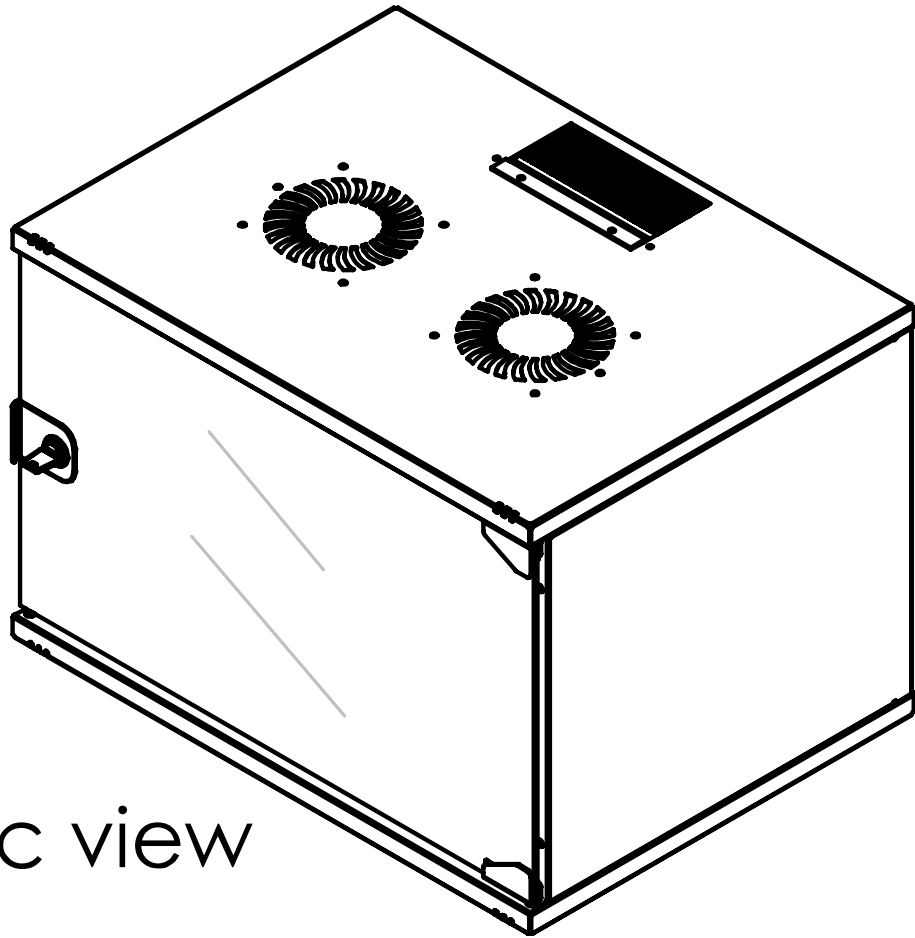

- **Material:** Powder-coated steel sheet housing
- **Material thickness:**
  - Top and bottom chassis: 0.8mm
  - Rails: 1.5mm
  - Front door (glass): 4.0mm
  - Rear panel: 1.2mm
  - Side panel: 0.8mm
- **Colour:**
  - RAL7035 (light grey)
- **Heights:** 7, 9 and 12U
- **Maximum load:** with even distribution: 80kg
- **Degree of protection:** IP20
- **Doors:** Glass door of safety glass 4mm including lock and 2 keys. Door hinged on the right. Conversion to left-hinged possible. Opening angle of the door: approx. 200°.

- **Rails:** 19" rails (2 pieces) in the front of the cabinet, galvanised, depth-adjustable
- **Cable entry options:** in roof and floor
  - The floor is provided with a plastic blank cover.
  - The roof is equipped with a brush entry.
- **Cooling:**
  - Passive cooling through ventilation slots and heat exchange with the outside area.
  - Active cooling by optional DTLT fans
- **Accessories:** Numerous accessories available (shelves, PDUs, cable management, blank panels, fan units, etc.)
- **Delivery:** Enclosure is completely assembled. Mounting material optionally available (DTSRA0x0)

## Desen dimensional: Dulap de perete DTW, 7U H=370 x W=540 x D=400, 19"

Front view

Side view

Rear view

**Desen dimensional: Dulap de perete DTW, 7U H=370 x W=540 x D=400, 19"**

Front inside view

Side inside view

**Desen dimensional: Dulap de perete DTW, 7U H=370 x W=540 x D=400, 19"**

Top view

Bottom view

Desen dimensional: Dulap de perete DTW, 7U H=370 x W=540 x D=400, 19"

Isometric view

**Desen dimensional: Dulap de perete DTW, 7U H=370 x W=540 x D=400, 19"**