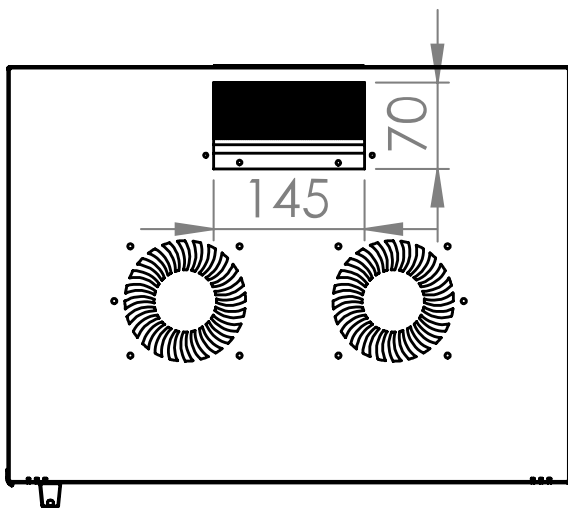

- **Material:** Powder-coated steel sheet housing
- **Material thickness:**
  - Top and bottom chassis: 0.8mm
  - Rails: 1.5mm
  - Front door (glass): 4.0mm
  - Rear panel: 1.2mm
  - Side panel: 0.8mm
- **Colour:**
  - RAL7035 (light grey)
- **Heights:** 7, 9 and 12U
- **Maximum load:** with even distribution: 80kg
- **Degree of protection:** IP20
- **Doors:** Glass door of safety glass 4mm including lock and 2 keys. Door hinged on the right. Conversion to left-hinged possible. Opening angle of the door: approx. 200°.

## Fișe tehnice

Lățime netă (mm)	540,00
Înălțime (mm)	370,00
Adâncime netă (mm)	400,00
Masă netă (kg.)	9,80
COD EAN	9004840868937
Temperatura minimă a mediului ambiant (°C)	5
Temperatura maximă a mediului ambiant (°C)	40
UV	7
Culoare	Gri deschis
grad de protecție	IP20
Încărcare maximă (kg.)	80
Serie	S-RACK

## Desen dimensional: Dulap de perete DTW, 7U H=370 x W=540 x D=400, 19"

Front view

Side view

Rear view

**Desen dimensional: Dulap de perete DTW, 7U H=370 x W=540 x D=400, 19"**

Front inside view

Side inside view

**Desen dimensional: Dulap de perete DTW, 7U H=370 x W=540 x D=400, 19"**

Top view

Bottom view

Desen dimensional: Dulap de perete DTW, 7U H=370 x W=540 x D=400, 19"

Isometric view

**Desen dimensional: Dulap de perete DTW, 7U H=370 x W=540 x D=400, 19"**