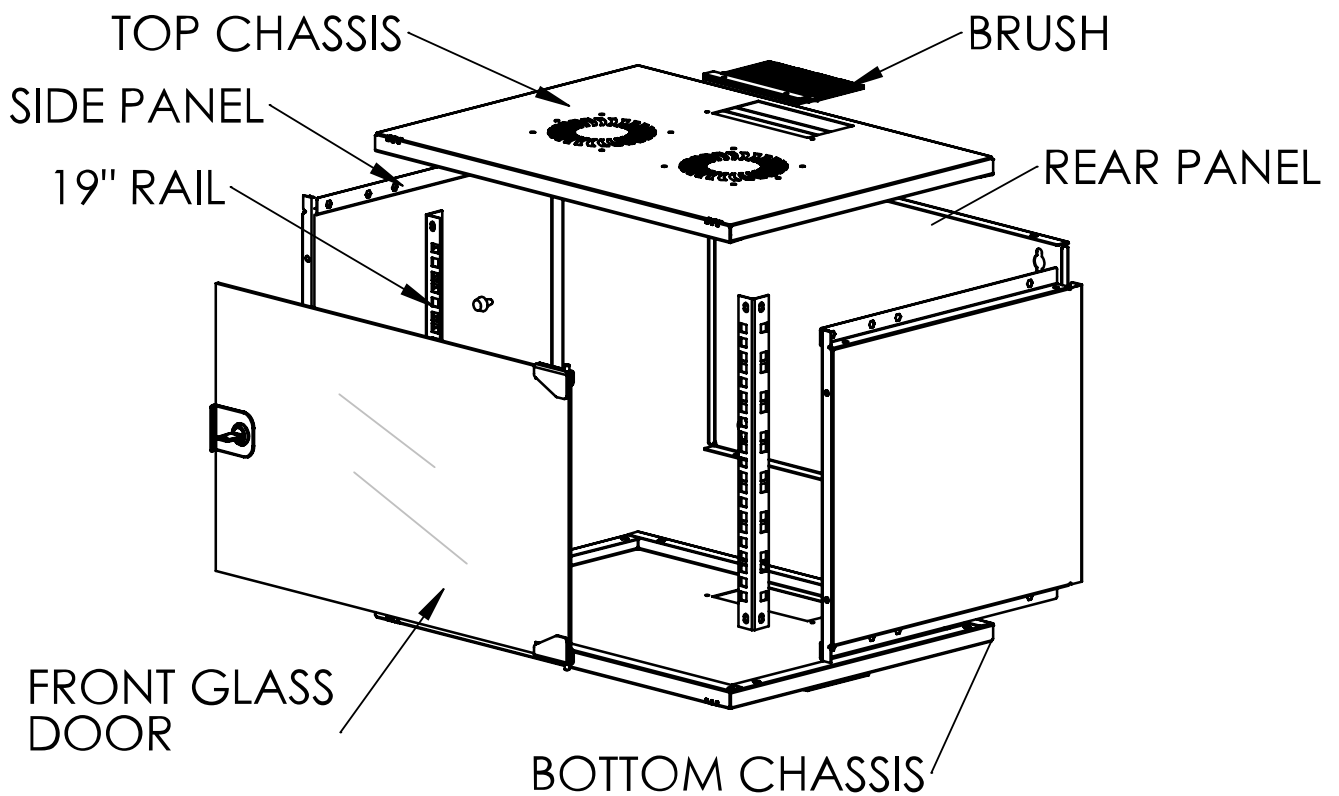

- **Material:** Powder-coated steel sheet housing
- **Material thickness:**
  - Top and bottom chassis: 0.8mm
  - Rails: 1.5mm
  - Front door (glass): 4.0mm
  - Rear panel: 1.2mm
  - Side panel: 0.8mm
- **Colour:**
  - RAL7035 (light grey)
- **Heights:** 7, 9 and 12U
- **Maximum load:** with even distribution: 80kg
- **Degree of protection:** IP20
- **Doors:** Glass door of safety glass 4mm including lock and 2 keys. Door hinged on the right. Conversion to left-hinged possible. Opening angle of the door: approx. 200°.

- **Rails:** 19" rails (2 pieces) in the front of the cabinet, galvanised, depth-adjustable
- **Cable entry options:** in roof and floor
  - The floor is provided with a plastic blank cover.
  - The roof is equipped with a brush entry.
- **Cooling:**
  - Passive cooling through ventilation slots and heat exchange with the outside area.
  - Active cooling by optional DTLT fans
- **Accessories:** Numerous accessories available (shelves, PDUs, cable management, blank panels, fan units, etc.)
- **Delivery:** Enclosure is completely assembled. Mounting material optionally available (DTSRA0x0)

## Desen dimensional: Dulap de perete DTW, 7U H=370 x W=540 x D=400, 19"

Front view

Side view

Rear view

**Desen dimensional: Dulap de perete DTW, 7U H=370 x W=540 x D=400, 19"**

Front inside view

Side inside view

**Desen dimensional: Dulap de perete DTW, 7U H=370 x W=540 x D=400, 19"**

Top view

Bottom view

Desen dimensional: Dulap de perete DTW, 7U H=370 x W=540 x D=400, 19"

Isometric view

**Desen dimensional: Dulap de perete DTW, 7U H=370 x W=540 x D=400, 19"**