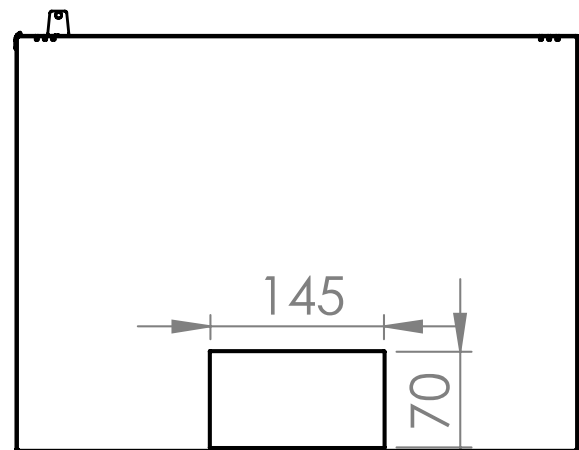

- **Material:** Powder-coated steel sheet housing
- **Material thickness:**
  - Top and bottom chassis: 0.8mm
  - Rails: 1.5mm
  - Front door (glass): 4.0mm
  - Rear panel: 1.2mm
  - Side panel: 0.8mm
- **Colour:**
  - RAL7035 (light grey)
- **Heights:** 7, 9 and 12U
- **Maximum load:** with even distribution: 80kg
- **Degree of protection:** IP20
- **Doors:** Glass door of safety glass 4mm including lock and 2 keys. Door hinged on the right. Conversion to left-hinged possible. Opening angle of the door: approx. 200°.

## Fișe tehnice

Lățime netă (mm)	540,00
Înălțime (mm)	370,00
Adâncime netă (mm)	400,00
Masă netă (kg.)	9,80
COD EAN	9004840868937
Temperatura minimă a mediului ambiant (°C)	5
Temperatura maximă a mediului ambiant (°C)	40
UV	7
Culoare	Gri deschis
grad de protecție	IP20
Încărcare maximă (kg.)	80
Serie	S-RACK

## Desen dimensional: Dulap de perete DTW, 7U H=370 x W=540 x D=400, 19"

Front view

Side view

Rear view

**Desen dimensional: Dulap de perete DTW, 7U H=370 x W=540 x D=400, 19"**

Front inside view

Side inside view

**Desen dimensional: Dulap de perete DTW, 7U H=370 x W=540 x D=400, 19"**

Top view

Bottom view

Desen dimensional: Dulap de perete DTW, 7U H=370 x W=540 x D=400, 19"

Isometric view

**Desen dimensional: Dulap de perete DTW, 7U H=370 x W=540 x D=400, 19"**