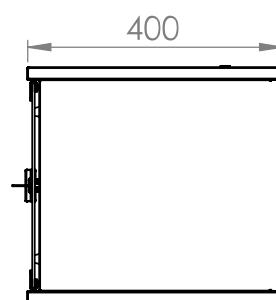

- **Material:** Powder-coated steel sheet housing
- **Material thickness:**
  - Top and bottom chassis: 0.8mm
  - Rails: 1.5mm
  - Front door (glass): 4.0mm
  - Rear panel: 1.2mm
  - Side panel: 0.8mm
- **Colour:**
  - RAL7035 (light grey)
- **Heights:** 7, 9 and 12U
- **Maximum load:** with even distribution: 80kg
- **Degree of protection:** IP20
- **Doors:** Glass door of safety glass 4mm including lock and 2 keys. Door hinged on the right. Conversion to left-hinged possible. Opening angle of the door: approx. 200°.

## Fișe tehnice

Lățime netă (mm)	540,00
Înălțime (mm)	370,00
Adâncime netă (mm)	400,00
Masă netă (kg.)	9,80
COD EAN	9004840868937
Temperatura minimă a mediului ambiant (°C)	5
Temperatura maximă a mediului ambiant (°C)	40
UV	7
Culoare	Gri deschis
grad de protecție	IP20
Încărcare maximă (kg.)	80
Serie	S-RACK

## Desen dimensional: Dulap de perete DTW, 7U H=370 x W=540 x D=400, 19"

Front view

Side view

Rear view

**Desen dimensional: Dulap de perete DTW, 7U H=370 x W=540 x D=400, 19"**

Front inside view

Side inside view

**Desen dimensional: Dulap de perete DTW, 7U H=370 x W=540 x D=400, 19"**

Top view

Bottom view

Desen dimensional: Dulap de perete DTW, 7U H=370 x W=540 x D=400, 19"

Isometric view

**Desen dimensional: Dulap de perete DTW, 7U H=370 x W=540 x D=400, 19"**