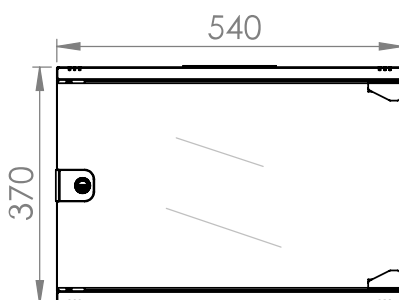

- **Material:** Powder-coated steel sheet housing
- **Material thickness:**
  - Top and bottom chassis: 0.8mm
  - Rails: 1.5mm
  - Front door (glass): 4.0mm
  - Rear panel: 1.2mm
  - Side panel: 0.8mm
- **Colour:**
  - RAL7035 (light grey)
- **Heights:** 7, 9 and 12U
- **Maximum load:** with even distribution: 80kg
- **Degree of protection:** IP20
- **Doors:** Glass door of safety glass 4mm including lock and 2 keys. Door hinged on the right. Conversion to left-hinged possible. Opening angle of the door: approx. 200°.

## Fișe tehnice

Lățime netă (mm)	540,00
Înălțime (mm)	370,00
Adâncime netă (mm)	400,00
Masă netă (kg.)	9,80
COD EAN	9004840868937
Temperatura minimă a mediului ambiant (°C)	5
Temperatura maximă a mediului ambiant (°C)	40
UV	7
Culoare	Gri deschis
grad de protecție	IP20
Încărcare maximă (kg.)	80
Serie	S-RACK

## Desen dimensional: Dulap de perete DTW, 7U H=370 x W=540 x D=400, 19"

Front view

Side view

Rear view

**Desen dimensional: Dulap de perete DTW, 7U H=370 x W=540 x D=400, 19"**

Front inside view

Side inside view

**Desen dimensional: Dulap de perete DTW, 7U H=370 x W=540 x D=400, 19"**

Top view

Bottom view

Desen dimensional: Dulap de perete DTW, 7U H=370 x W=540 x D=400, 19"

Isometric view

**Desen dimensional: Dulap de perete DTW, 7U H=370 x W=540 x D=400, 19"**