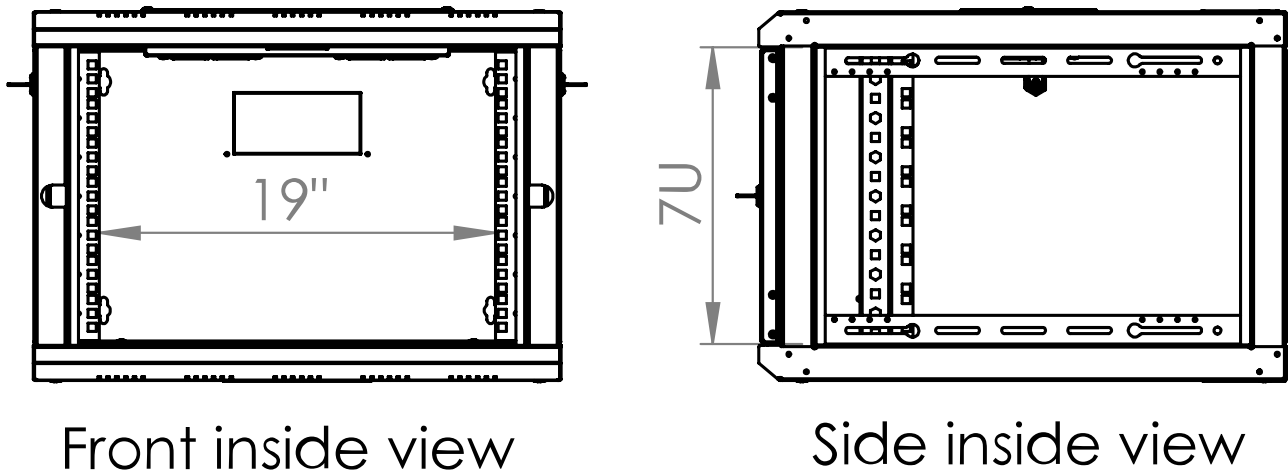

# Dulap de perete DTW, 7U H=423 x W=600 x D=600, 19"

ATENȚIE !!! - expedierea acestor produse prin curier se face doar pe răspunderea clientului, există riscul deteriorării sale în timpul transportului.

- **Heights:** 7, 9, 12, 16 and 20U
- **Maximum load:** with even distribution: 100kg
- **Degree of protection:** IP20
- **Doors:** Glass door of safety glass 4mm including lock and 2 keys. Door hinged on the right. Conversion to left hinged possible. Opening angle of the door: approx. 200°.
- **Side panels:** removable and lockable
- **Rails:** 19" rails (2 pieces) in the front of the cabinet, galvanised, depth-adjustable, U marking present. A second pair of 19" DTWPROFxx rails for rear mounting is available as an option. This is required for 4-point mounting of heavy installations.
- **Cable entry options:** in roof, floor and rear wall.
  - The floor and rear panel are provided with a plastic blank cover.
  - Roof is equipped with a sliding cable entry with rubber seal.
- **Cooling:**
  - Passive cooling through ventilation slots and heat exchange with the outside area.
  - Active cooling by optional DTLT fans, which are easily and quickly inserted into the roof from the outside. This can also be easily done out afterwards.
- **Earthing:** earthing set is included
- **Accessories:** Numerous accessories available (shelves, PDUs, cable management, blank panels, fan units, etc.)
- **Delivery:** Enclosure is completely assembled and delivered with assembly material

**Desen dimensional: Dulap de perete DTW, 7U H=423 x W=600 x D=600, 19"**

**Desen dimensional: Dulap de perete DTW, 7U H=423 x W=600 x D=600, 19"**

**Desen dimensional: Dulap de perete DTW, 7U H=423 x W=600 x D=600, 19"**

Top view

Bottom view

Desen dimensional: Dulap de perete DTW, 7U H=423 x W=600 x D=600, 19"

Isometric view

**Desen dimensional: Dulap de perete DTW, 7U H=423 x W=600 x D=600, 19"**

Exploded view