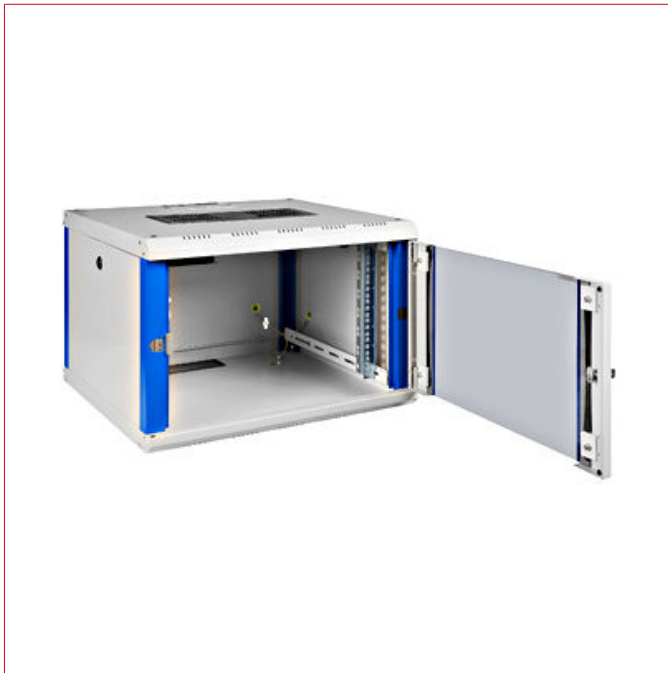

# Dulap de perete DTW, 7U H=423 x W=600 x D=600, 19"

ATENȚIE !!! - expedierea acestor produse prin curier se face doar pe răspunderea clientului, există riscul deteriorării sale în timpul transportului.

## SCHRACK-Info

Mainly used in offices and office-like environments, such as flats, single-family homes, etc. Suitable as a central distributor in small to medium-sized network installations, but also for use as a floor distributor (sub-distributor) in the horizontal area of structured cabling. The removable side panels allow convenient access to the installed components, even afterwards. For active cooling of the built-in components, optional DTLT fan units with one or two fans can be mounted in the roof.

**One-man installation:** A special feature of the DTWA enclosure is the convenient and quick one-man installation.

In the first step, the rear panel is removed from the enclosure and only this panel is fixed to the wall. Afterwards, the enclosure is only hung into the back wall and fixed. These operations can easily be carried out by a single fitter on the building site.