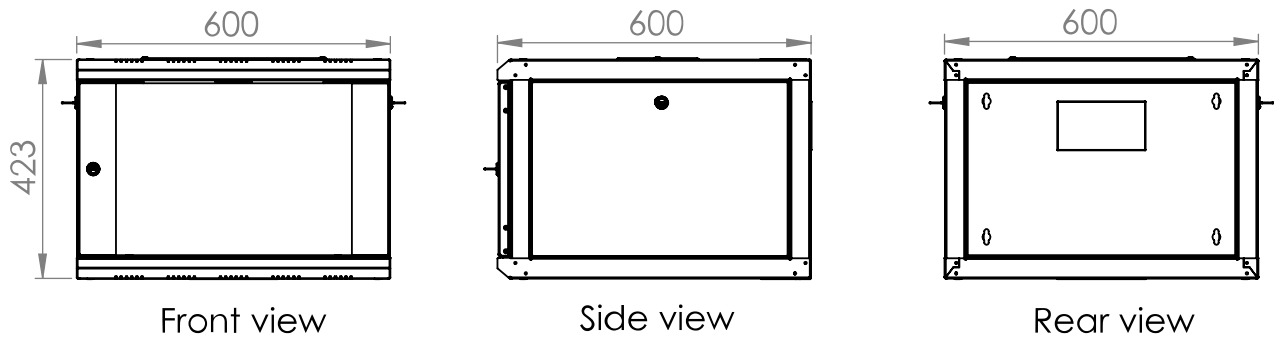

- **Heights:** 7, 9, 12, 16 and 20U
- **Maximum load:** with even distribution: 100kg
- **Degree of protection:** IP20
- **Doors:** Glass door of safety glass 4mm including lock and 2 keys. Door hinged on the right. Conversion to left hinged possible. Opening angle of the door: approx. 200°.
- **Side panels:** removable and lockable
- **Rails:** 19" rails (2 pieces) in the front of the cabinet, galvanised, depth-adjustable, U marking present. A second pair of 19" DTWPROFxx rails for rear mounting is available as an option. This is required for 4-point mounting of heavy installations.
- **Cable entry options:** in roof, floor and rear wall.
  - The floor and rear panel are provided with a plastic blank cover.
  - Roof is equipped with a sliding cable entry with rubber seal.
- **Cooling:**
  - Passive cooling through ventilation slots and heat exchange with the outside area.
  - Active cooling by optional DTLT fans, which are easily and quickly inserted into the roof from the outside. This can also be easily done out afterwards.
- **Earthing:** earthing set is included
- **Accessories:** Numerous accessories available (shelves, PDUs, cable management, blank panels, fan units, etc.)
- **Delivery:** Enclosure is completely assembled and delivered with assembly material

**Desen dimensional: Dulap de perete DTW, 7U H=423 x W=600 x D=600, 19"**

**Desen dimensional: Dulap de perete DTW, 7U H=423 x W=600 x D=600, 19"**

**Desen dimensional: Dulap de perete DTW, 7U H=423 x W=600 x D=600, 19"**

Top view

Bottom view

Desen dimensional: Dulap de perete DTW, 7U H=423 x W=600 x D=600, 19"

Isometric view

**Desen dimensional: Dulap de perete DTW, 7U H=423 x W=600 x D=600, 19"**

Exploded view