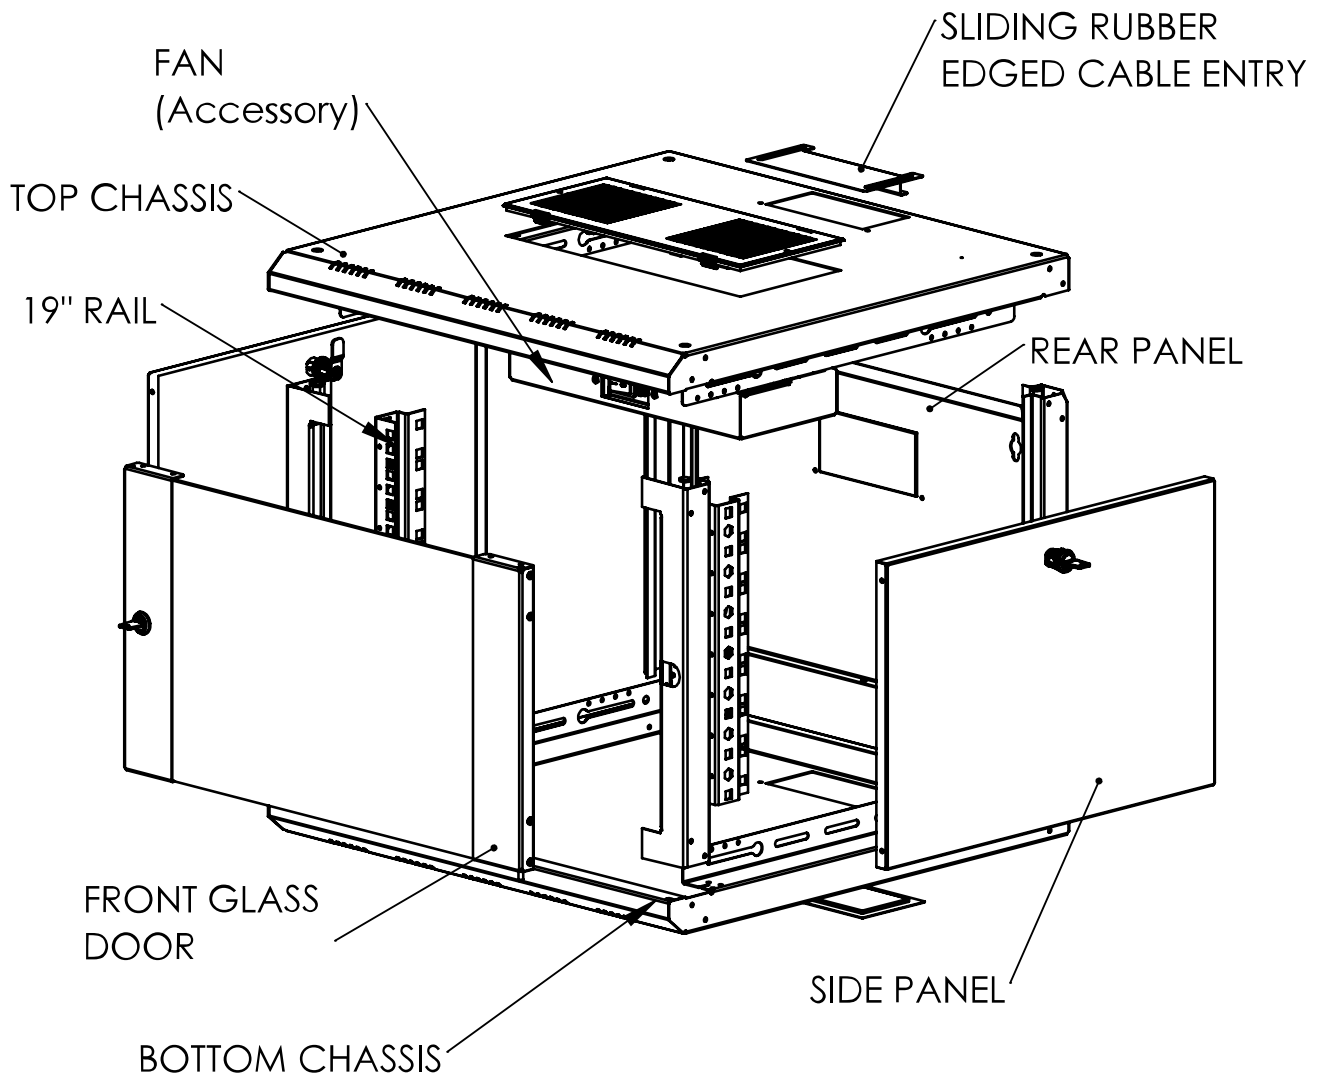

**One-man installation:** A special feature of the DTWA enclosure is the convenient and quick one-man installation.

In the first step, the rear panel is removed from the enclosure and only this panel is fixed to the wall. Afterwards, the enclosure is only hung into the back wall and fixed. These operations can easily be carried out by a single fitter on the building site.

**Desen dimensional: Dulap de perete DTW, 7U H=423 x W=600 x D=600, 19"**

**Desen dimensional: Dulap de perete DTW, 7U H=423 x W=600 x D=600, 19"**

**Desen dimensional: Dulap de perete DTW, 7U H=423 x W=600 x D=600, 19"**

Top view

Bottom view

Desen dimensional: Dulap de perete DTW, 7U H=423 x W=600 x D=600, 19"

Isometric view

**Desen dimensional: Dulap de perete DTW, 7U H=423 x W=600 x D=600, 19"**

Exploded view