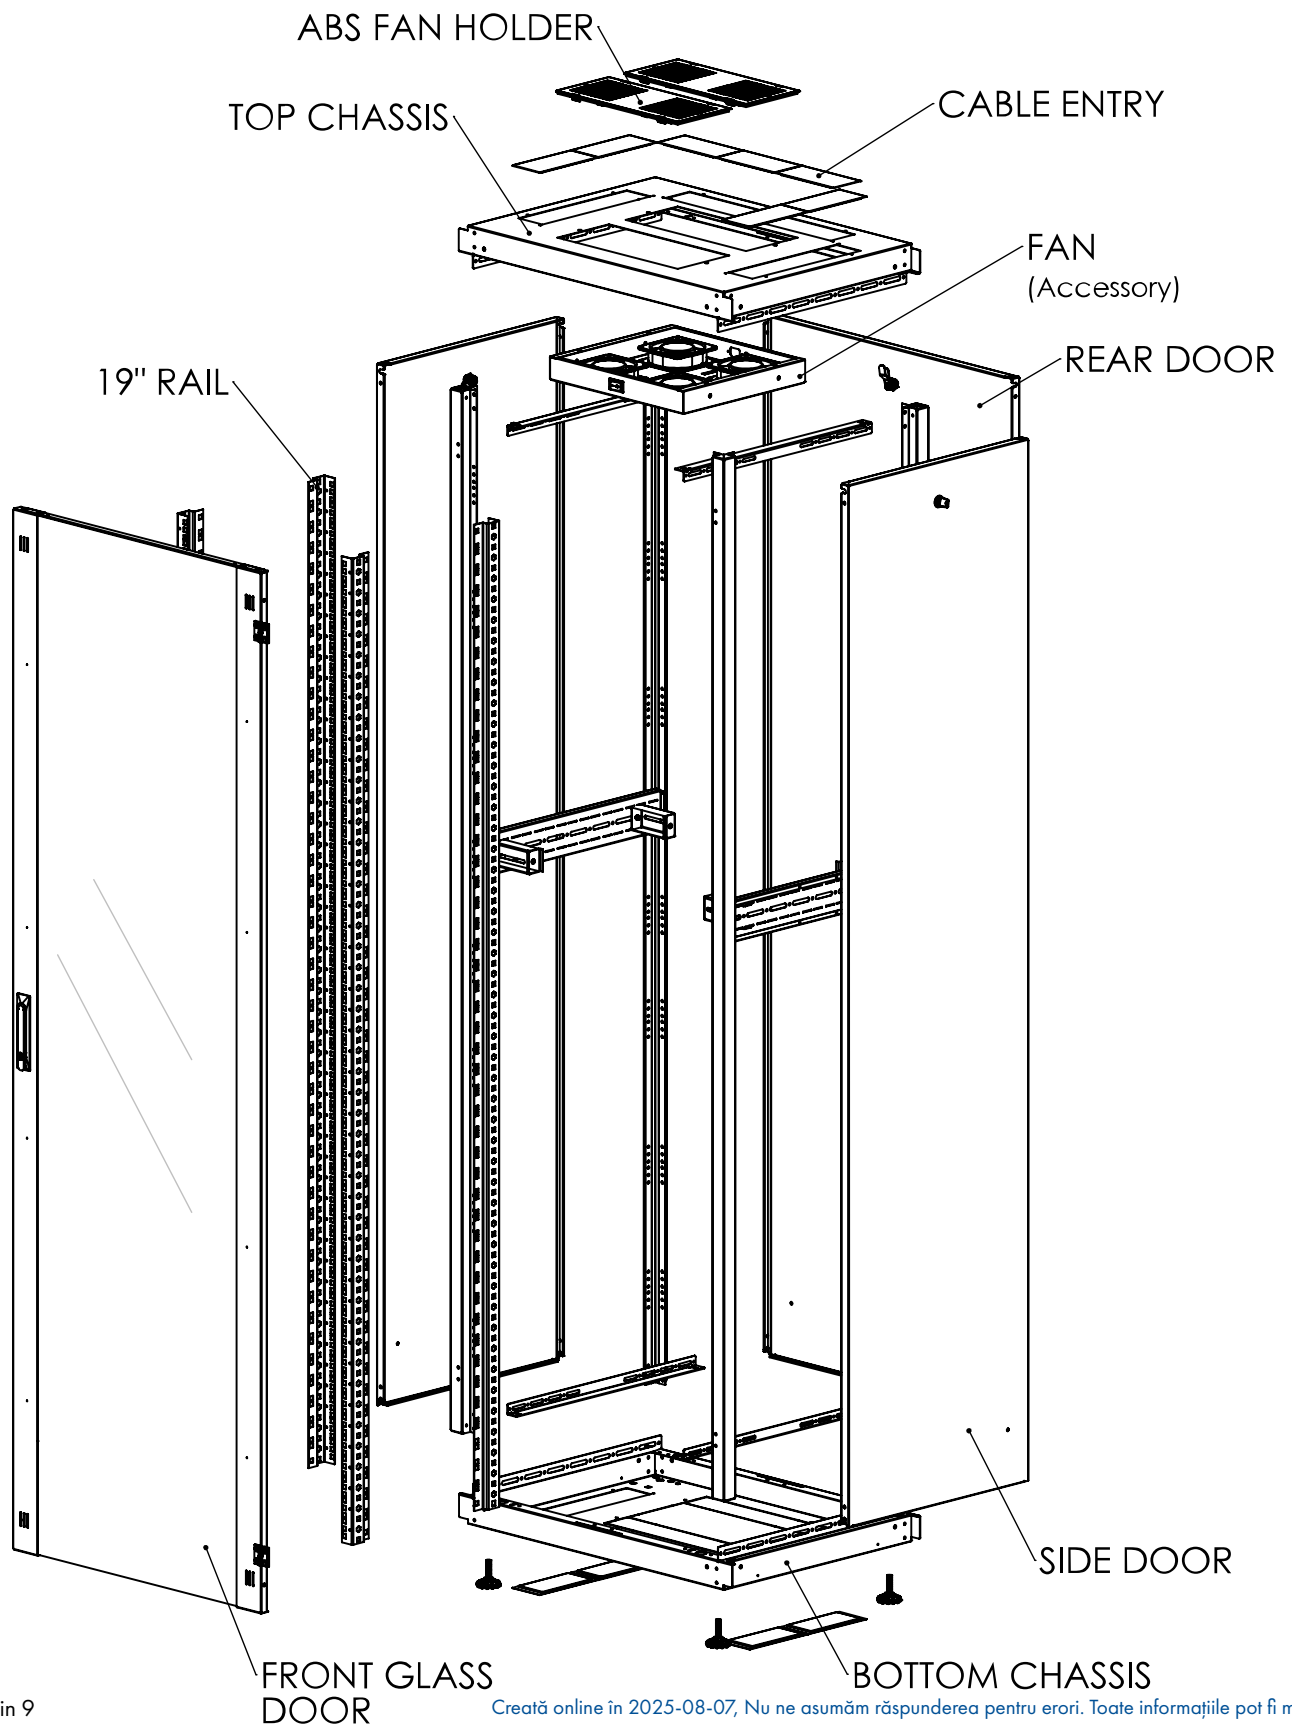

Cable entry is very flexible due to various prepared opening possibilities or the optional base.

The S-RACK enclosures are designed for universal use and cover the widest possible range of applications.

**Desen dimensional: Dulap cablare structurată DT, 47U H2232 x W800 x D600, 19"**

**Desen dimensional: Dulap cablare structurată DT, 47U H2232 x W800 x D600, 19"**

Front inside view

Side inside view

**Desen dimensional: Dulap cablare structurată DT, 47U H2232 x W800 x D600, 19"**

Top view

Bottom view

**Desen dimensional: Dulap cablare structurată DT, 47U H2232 x W800 x D600,  
19"**

**Desen dimensional: Dulap cablare structurată DT, 47U H232 x W800 x D600, 19"**