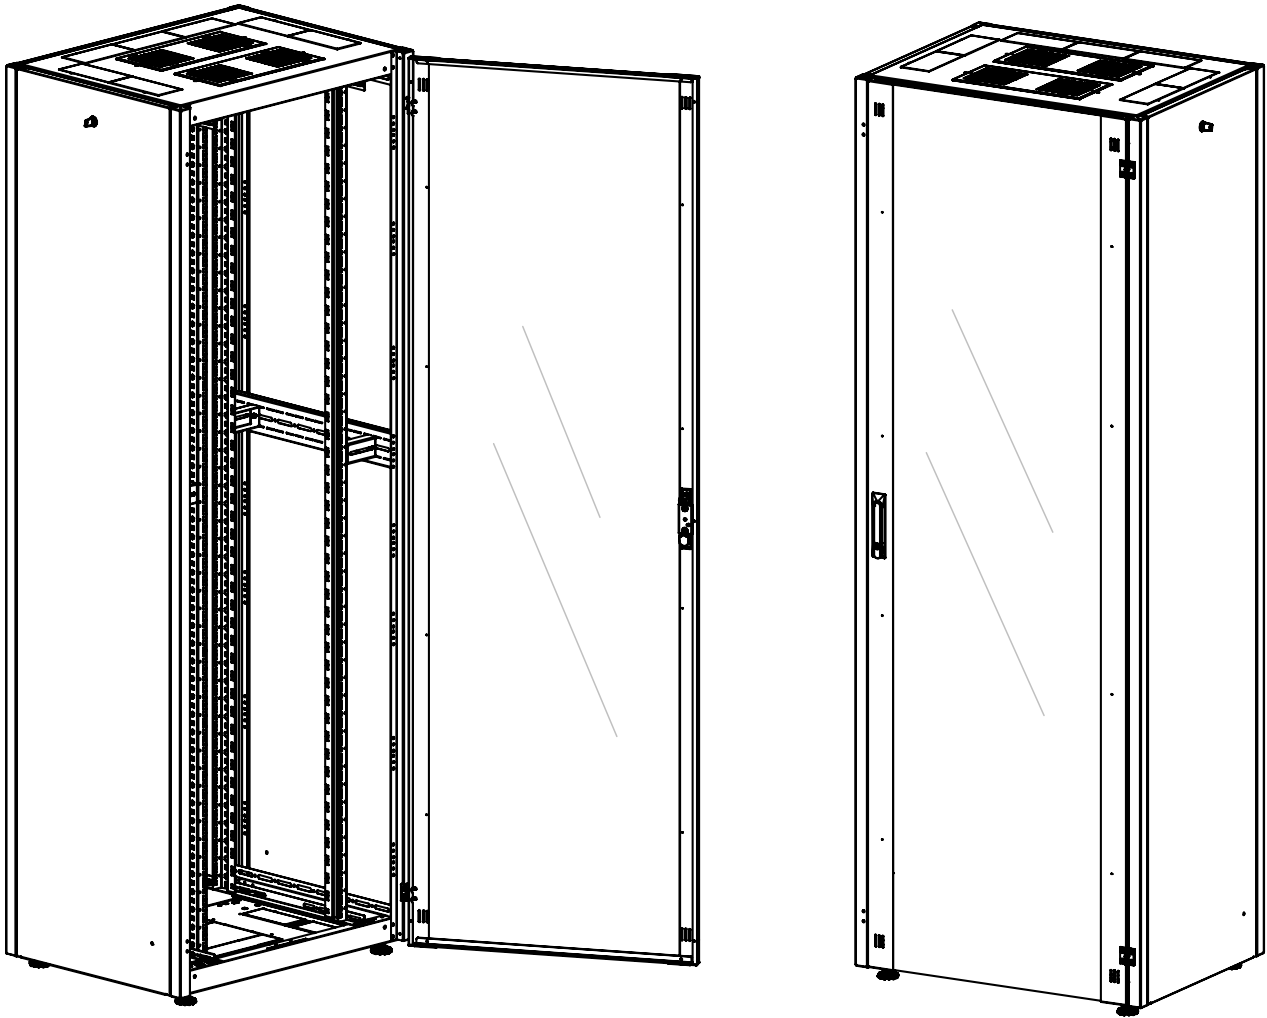

## SCHRACK-Info

The S-RACK 19" freestanding network enclosure is the perfect solution for offices and similar environments. It is suitable for use as a central enclosure in network installations, but also as a sub-enclosure in the horizontal area of a structured cabling system.

Cable entry is very flexible due to various prepared opening possibilities or the optional base.

The S-RACK enclosures are designed for universal use and cover the widest possible range of applications.

**Desen dimensional: Dulap cablare structurată DT, 47U H2232 x W800 x D600, 19"**

**Desen dimensional: Dulap cablare structurată DT, 47U H2232 x W800 x D600, 19"**

Front inside view

Side inside view

**Desen dimensional: Dulap cablare structurată DT, 47U H2232 x W800 x D600, 19"**

Top view

Bottom view

**Desen dimensional: Dulap cablare structurată DT, 47U H2232 x W800 x D600,  
19"**

**Desen dimensional: Dulap cablare structurată DT, 47U H232 x W800 x D600, 19"**