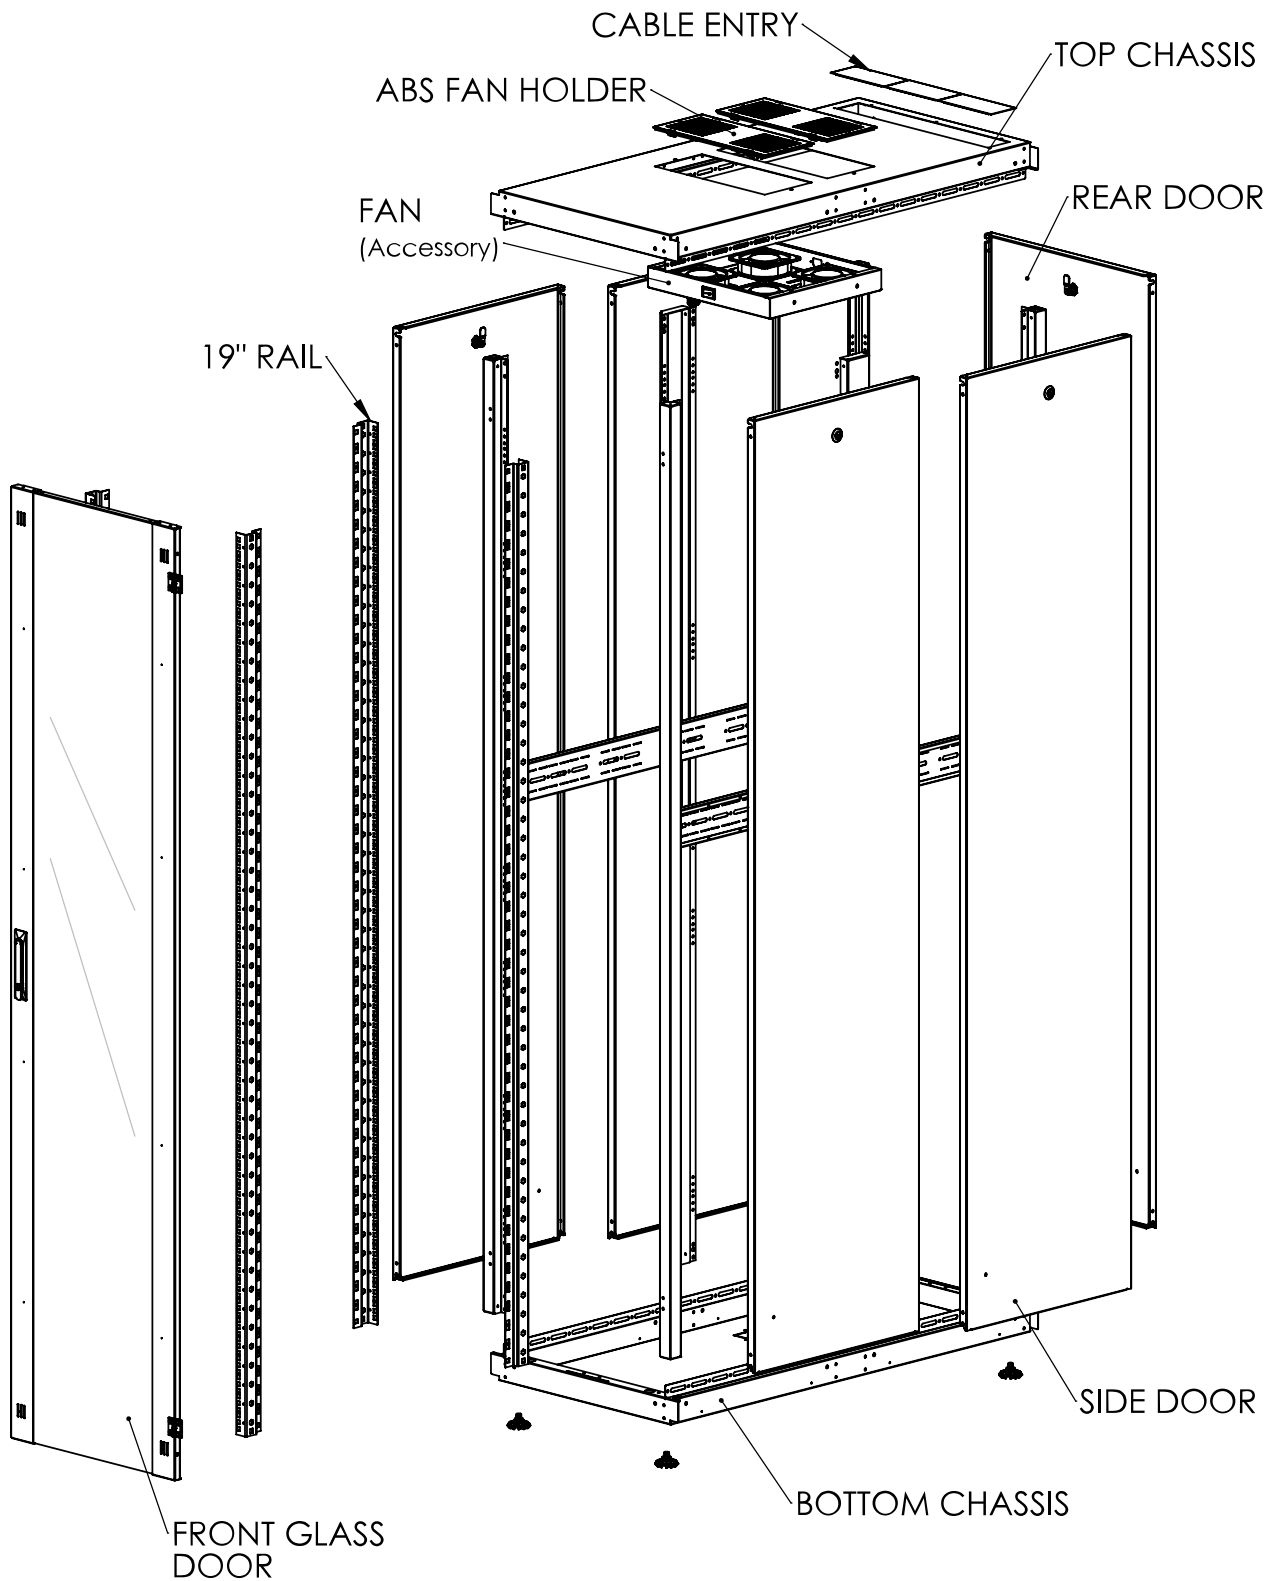

Cable entry is very flexible due to various prepared opening possibilities or the optional base.

The S-RACK enclosures are designed for universal use and cover the widest possible range of applications.

**Desen dimensional: Dulap cablare structurată DT, 47U H2232 x W600 x D1200, 19"**

**Desen dimensional: Dulap cablare structurată DT, 47U H232 x W600 x D1200, 19"**

Side inside view

Front inside view

**Desen dimensional: Dulap cablare structurată DT, 47U H2232 x W600 x D1200, 19"**

Top view

Bottom view

**Desen dimensional: Dulap cablare structurată DT, 47U H2232 x W600 x D1200, 19"**

**Desen dimensional: Dulap cablare structurată DT, 47U H2232 x W600 x D1200, 19"**

Exploded view