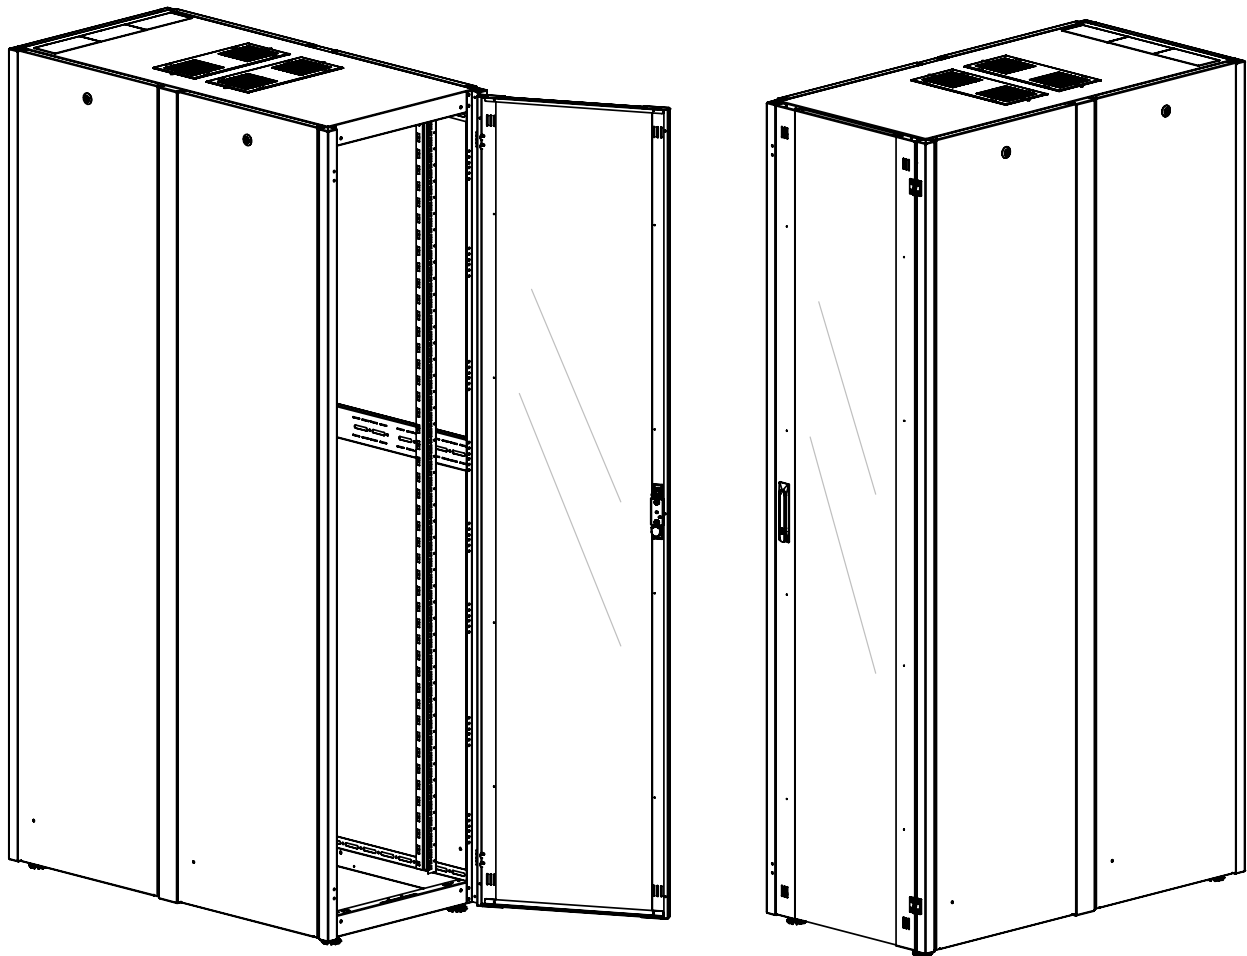

Cable entry is very flexible due to various prepared opening possibilities or the optional base.

The S-RACK enclosures are designed for universal use and cover the widest possible range of applications.

**Desen dimensional: Dulap cablare structurată DT, 47U H2232 x W600 x D1200, 19"**

**Desen dimensional: Dulap cablare structurată DT, 47U H232 x W600 x D1200, 19"**

Side inside view

Front inside view

**Desen dimensional: Dulap cablare structurată DT, 47U H2232 x W600 x D1200, 19"**

Top view

Bottom view

**Desen dimensional: Dulap cablare structurată DT, 47U H2232 x W600 x D1200, 19"**

**Desen dimensional: Dulap cablare structurată DT, 47U H2232 x W600 x D1200, 19"**

Exploded view