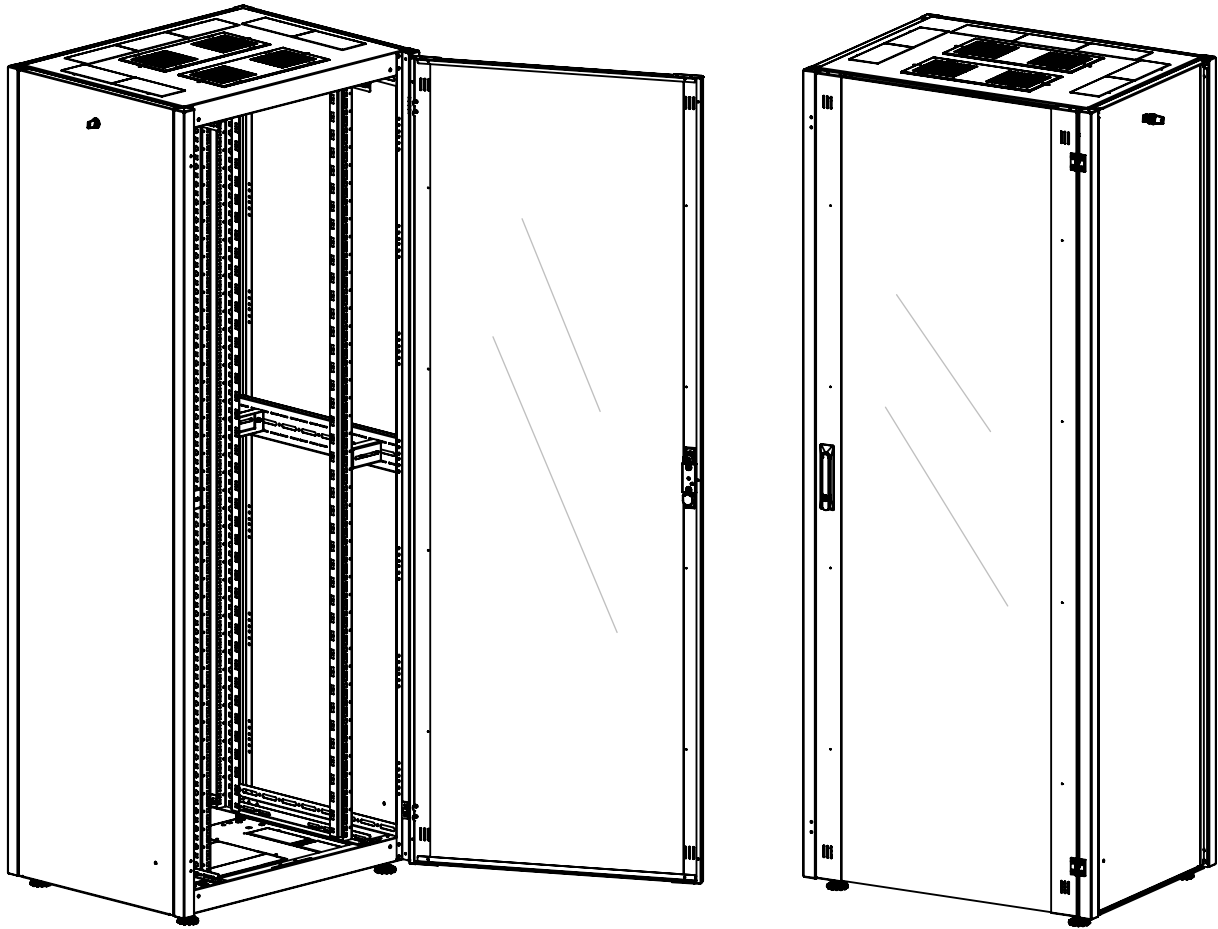

SCHRACK-Info

The S-RACK 19" freestanding network enclosure is the perfect solution for offices and similar environments. It is suitable for use as a central enclosure in network installations, but also as a sub-enclosure in the horizontal area of a structured cabling system.

Cable entry is very flexible due to various prepared opening possibilities or the optional base.

The S-RACK enclosures are designed for universal use and cover the widest possible range of applications.

Desen dimensional: Dulap cablare structurată DT, 42U H2010 x W800 x D600, 19"

Front view

Side view

Rear view

Desen dimensional: Dulap cablare structurată DT, 42U H2010 x W800 x D600, 19"

Front inside view

Side inside view

Desen dimensional: Dulap cablare structurată DT, 42U H2010 x W800 x D600, 19"

Top view

Bottom view

**Desen dimensional: Dulap cablare structurată DT, 42U H2010 x W800 x D600,
19"**

Desen dimensional: Dulap cablare structurată DT, 42U H2010 x W800 x D600, 19"