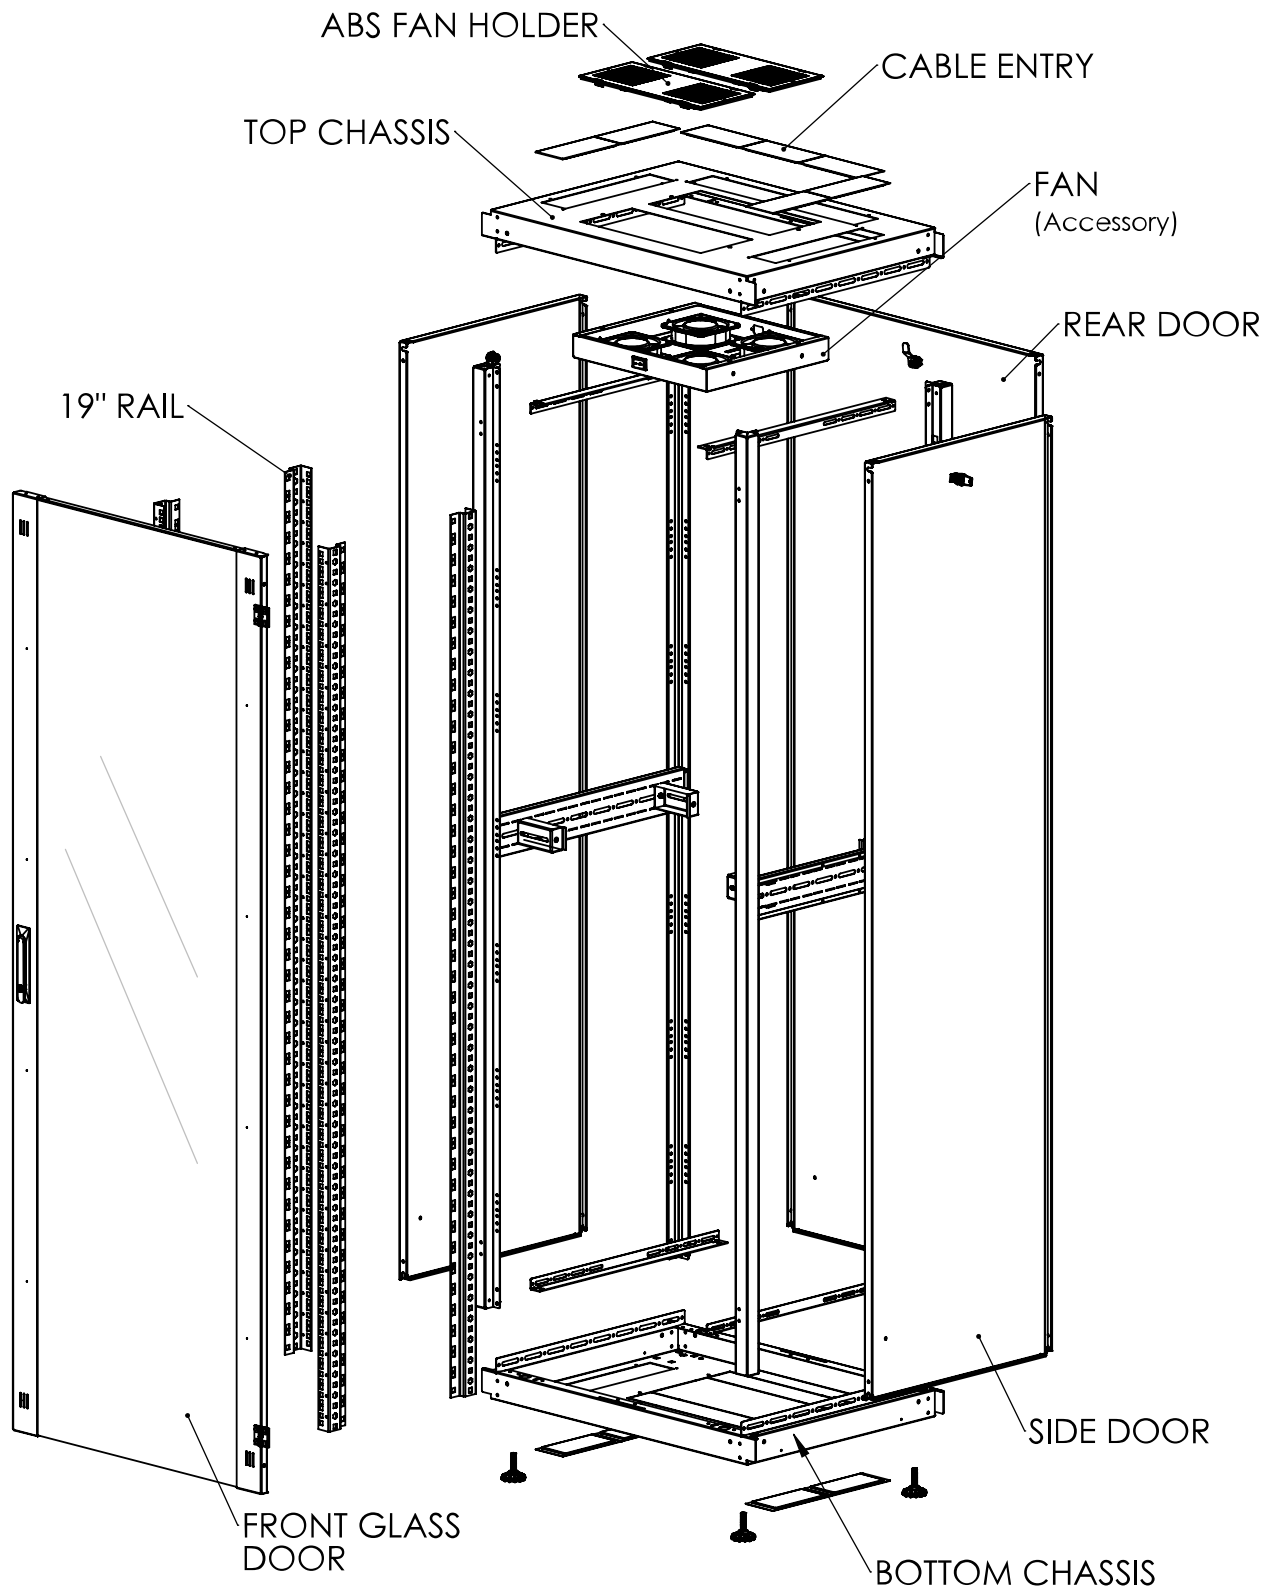

Cable entry is very flexible due to various prepared opening possibilities or the optional base.

The S-RACK enclosures are designed for universal use and cover the widest possible range of applications.

Desen dimensional: Dulap cablare structurată DT, 42U H2010 x W800 x D600, 19"

Front view

Side view

Rear view

Desen dimensional: Dulap cablare structurată DT, 42U H2010 x W800 x D600, 19"

Front inside view

Side inside view

Desen dimensional: Dulap cablare structurată DT, 42U H2010 x W800 x D600, 19"

Top view

Bottom view

**Desen dimensional: Dulap cablare structurată DT, 42U H2010 x W800 x D600,
19"**

Desen dimensional: Dulap cablare structurată DT, 42U H2010 x W800 x D600, 19"