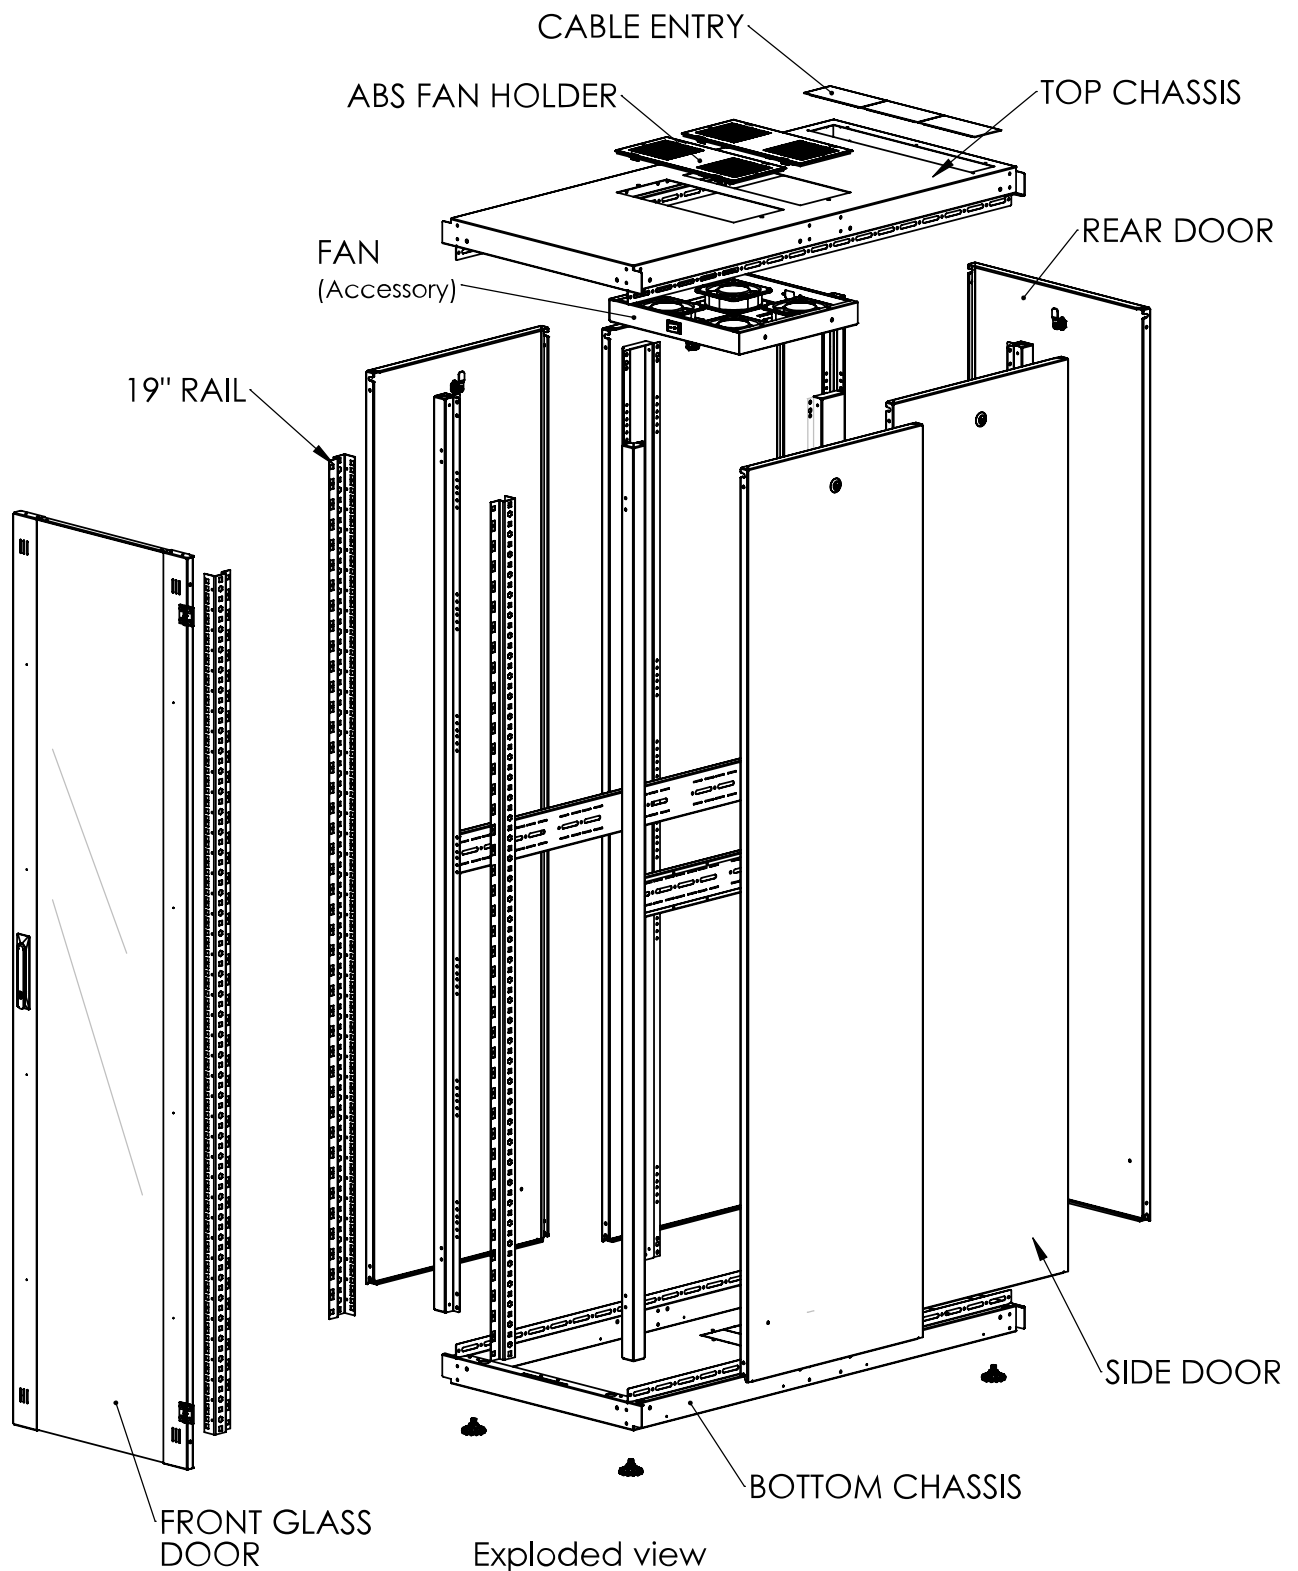

Desen dimensional: Dulap cablare structurată DT, 42U H2010 x W600 x D1200, 19"