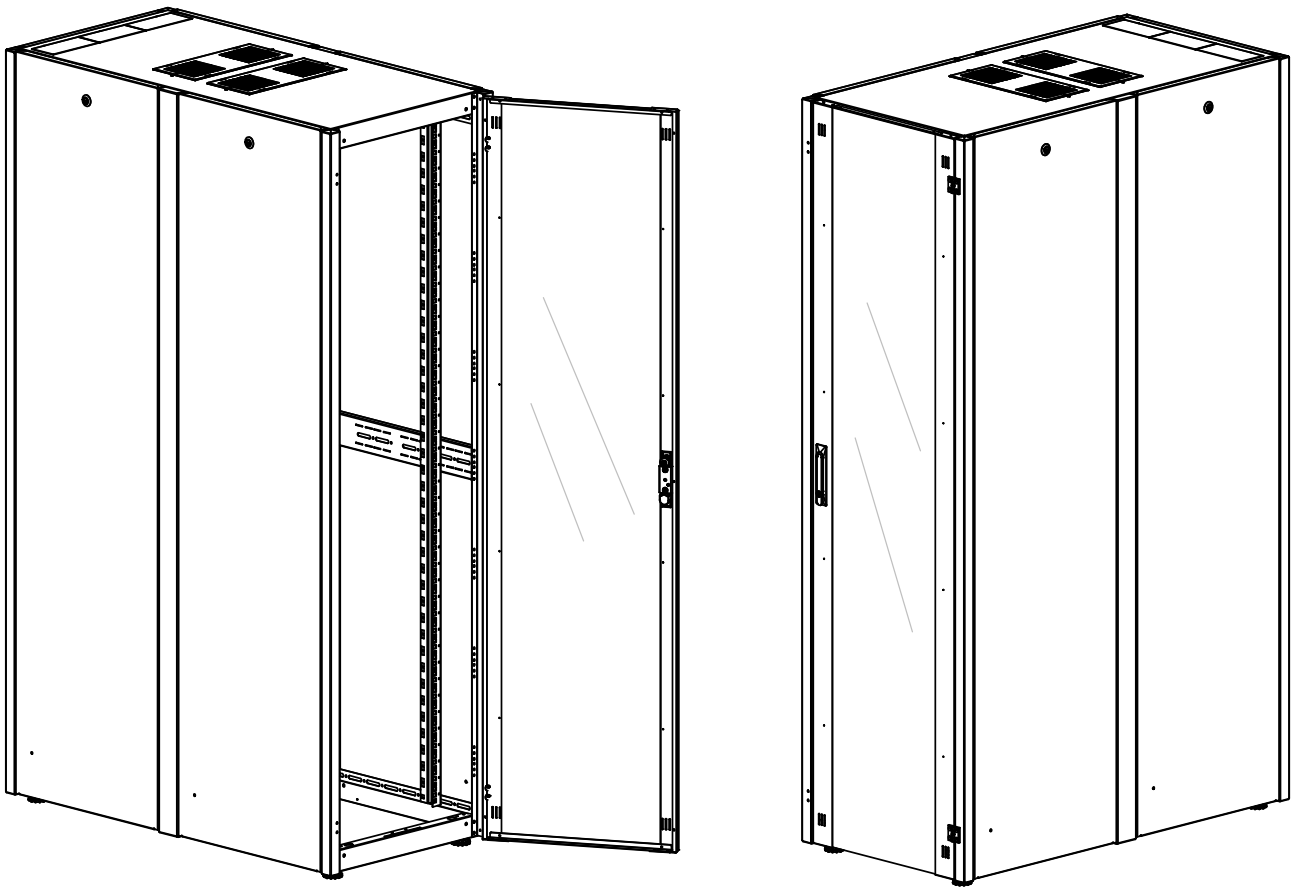

Top view

Bottom view

Desen dimensional: Dulap cablare structurată DT, 42U H2010 x W600 x D1200, 19"