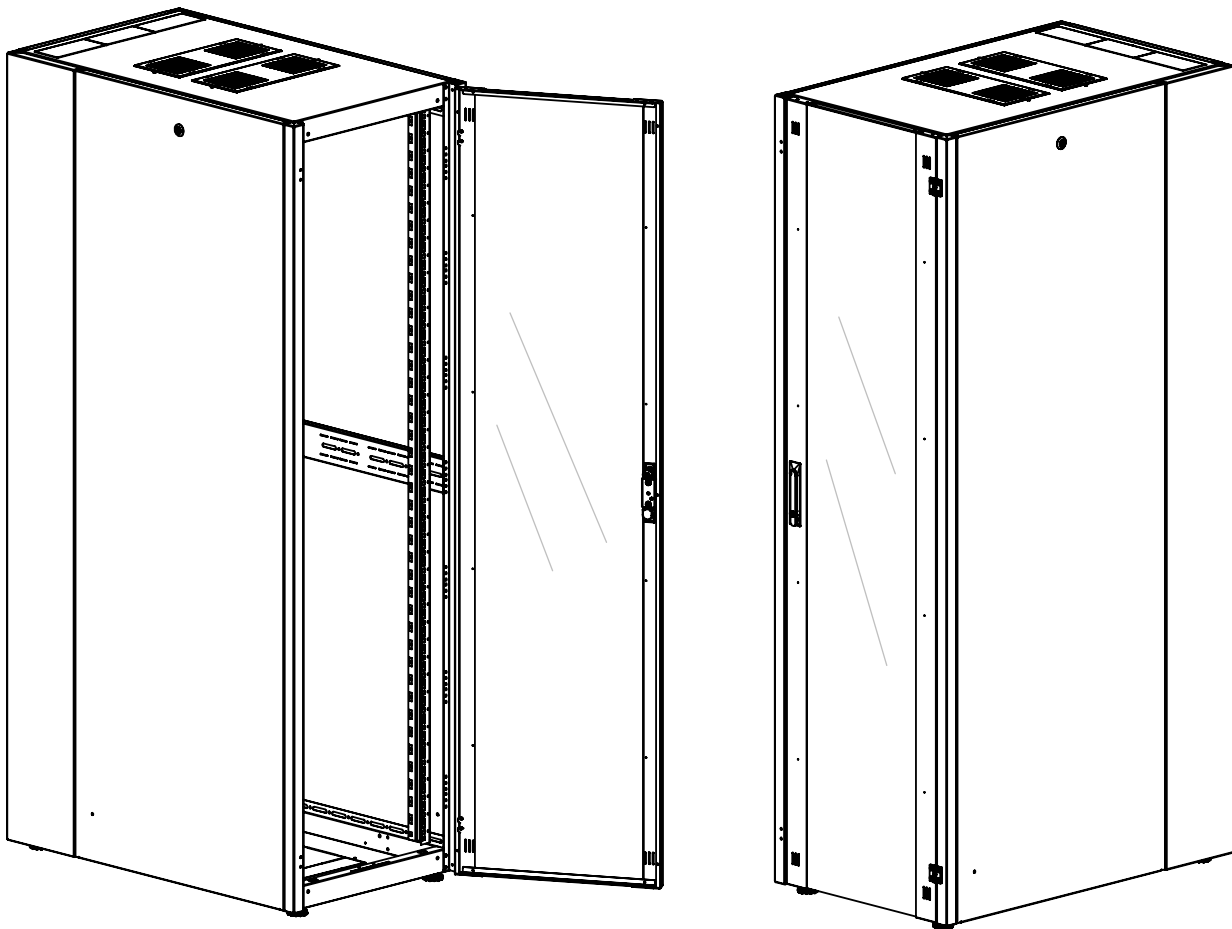

Top view

Bottom view

Desen dimensional: Dulap cablare structurată DT, 42U H2010 x W600 x D1000, 19"