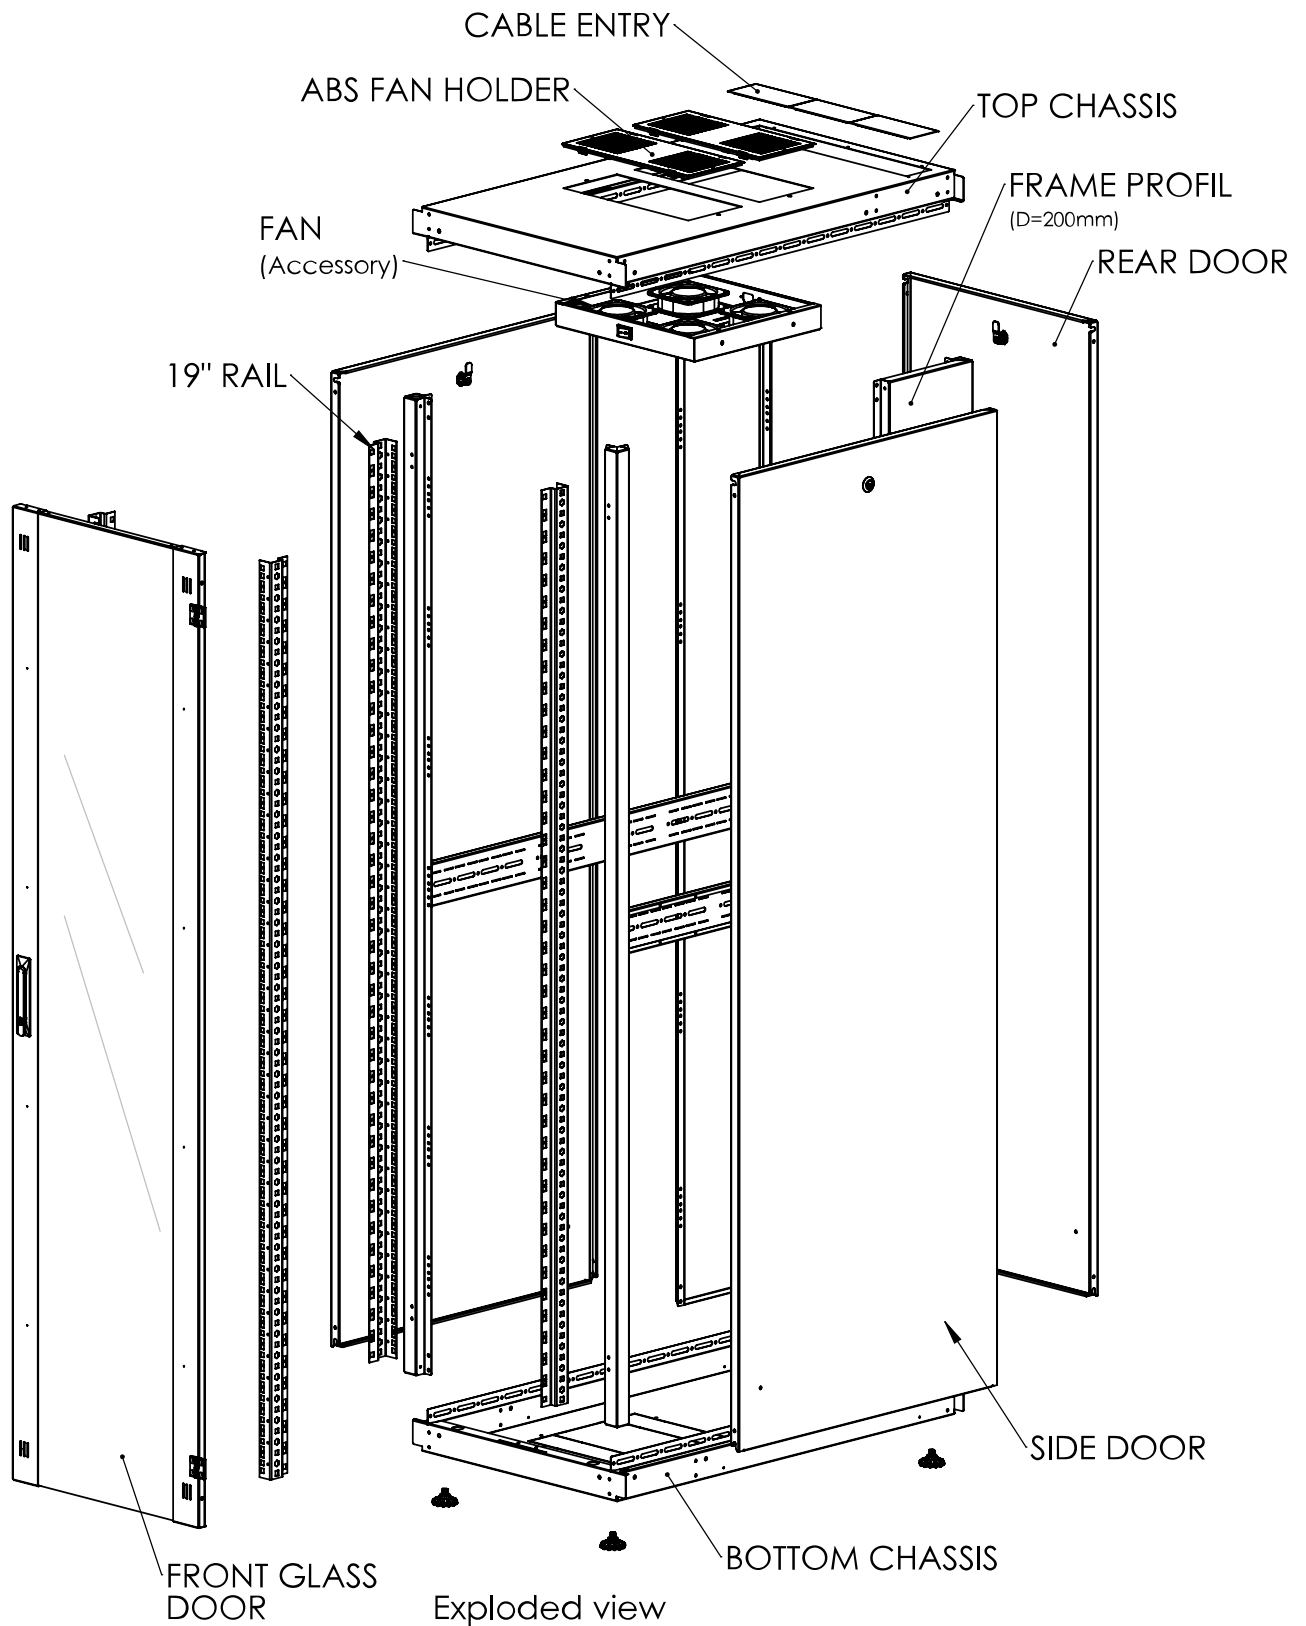

Desen dimensional: Dulap cablare structurată DT, 42U H2010 x W600 x D1000, 19"