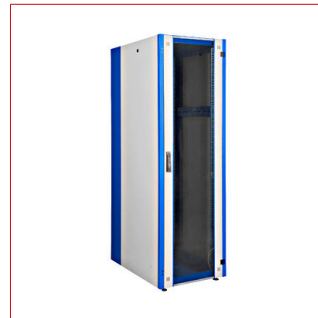

Date tehnice pentru produs: DT426010--

Dulap cablare structurată DT, 42U H2010 x W600 x D1000, 19"

ATENȚIE !!! - expedierea acestor produse prin curier se face doar pe răspunderea clientului, există riscul deteriorării sale în timpul transportului.

SCHRACK-Info

The S-RACK 19" freestanding network enclosure is the perfect solution for offices and similar environments. It is suitable for use as a central enclosure in network installations, but also as a sub-enclosure in the horizontal area of a structured cabling system.

The removable side and rear panels allow comfortable and easy access from all sides.

Cooling of the built-in components is achieved passively by heat exchange with the outside area and actively by optional roof fans.

- **Material thickness:**

- Top and bottom chassis: 1.5mm
- Corner profile: 1.2mm
- Rails: 1.5mm
- Front door (glass): 4.0mm
- Rear panel: 0.8mm
- Side panel: 0.8mm

- **Colour:**

- RAL7035 (light grey)
- Corner profile, top and bottom chassis: RAL5005 (signal blue)