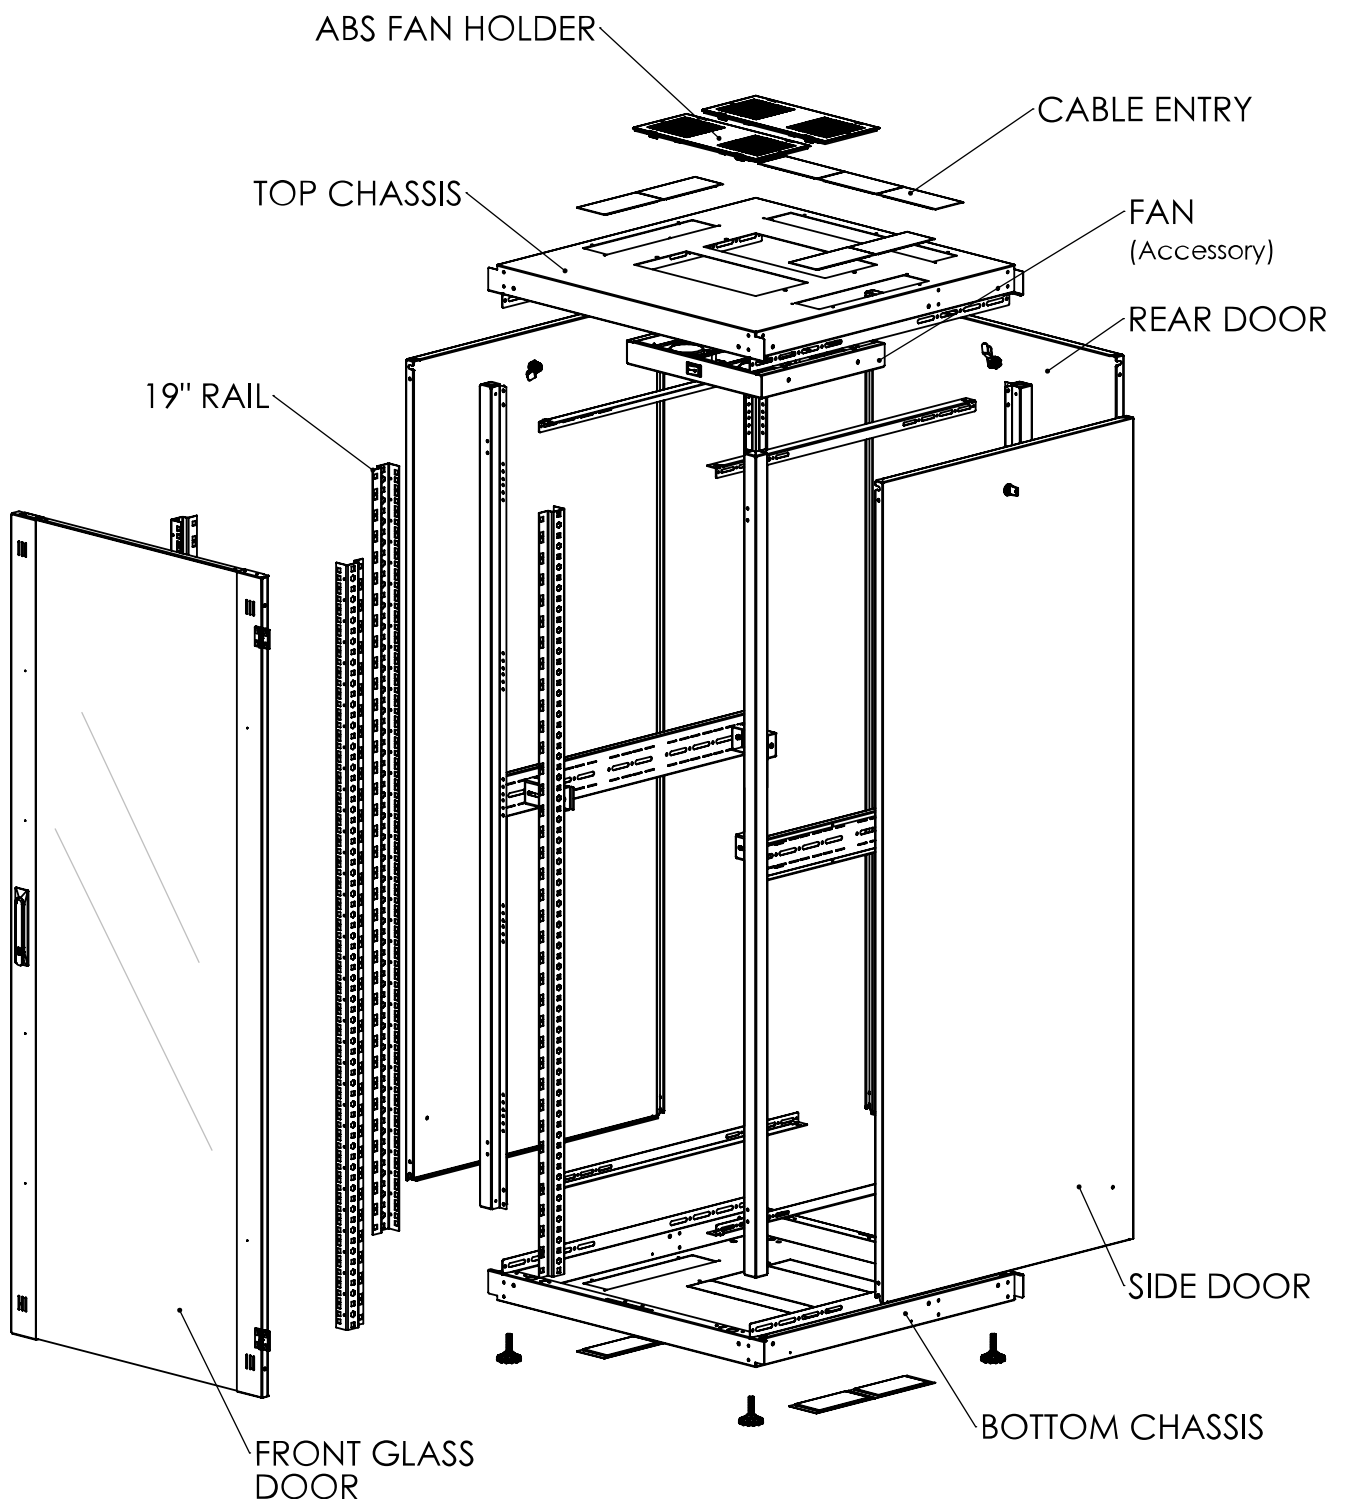

Cable entry is very flexible due to various prepared opening possibilities or the optional base.

The S-RACK enclosures are designed for universal use and cover the widest possible range of applications.

**Desen dimensional: Dulap cablare structurată DT, 36U H1744 x W800 x D800, 19"**

**Desen dimensional: Dulap cablare structurată DT, 36U H1744 x W800 x D800, 19"**

Front inside view

Side inside view

**Desen dimensional: Dulap cablare structurată DT, 36U H1744 x W800 x D800, 19"**

Top view

Bottom view

**Desen dimensional: Dulap cablare structurată DT, 36U H1744 x W800 x D800,  
19"**

**Desen dimensional: Dulap cablare structurată DT, 36U H1744 x W800 x D800, 19"**

Exploded view