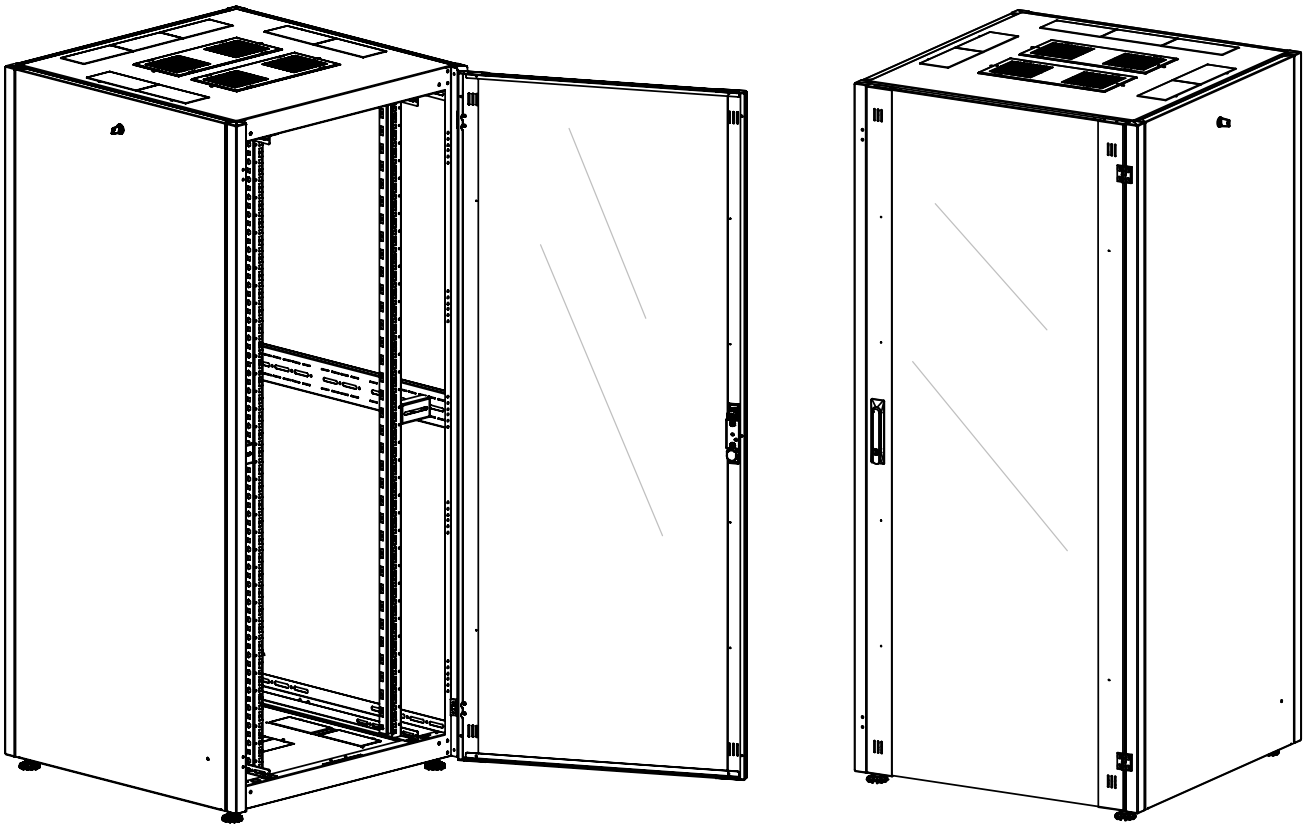

Cable entry is very flexible due to various prepared opening possibilities or the optional base.

The S-RACK enclosures are designed for universal use and cover the widest possible range of applications.

**Desen dimensional: Dulap cablare structurată DT, 36U H1744 x W800 x D800, 19"**

**Desen dimensional: Dulap cablare structurată DT, 36U H1744 x W800 x D800, 19"**

Front inside view

Side inside view

**Desen dimensional: Dulap cablare structurată DT, 36U H1744 x W800 x D800, 19"**

Top view

Bottom view

**Desen dimensional: Dulap cablare structurată DT, 36U H1744 x W800 x D800,  
19"**

**Desen dimensional: Dulap cablare structurată DT, 36U H1744 x W800 x D800, 19"**

Exploded view