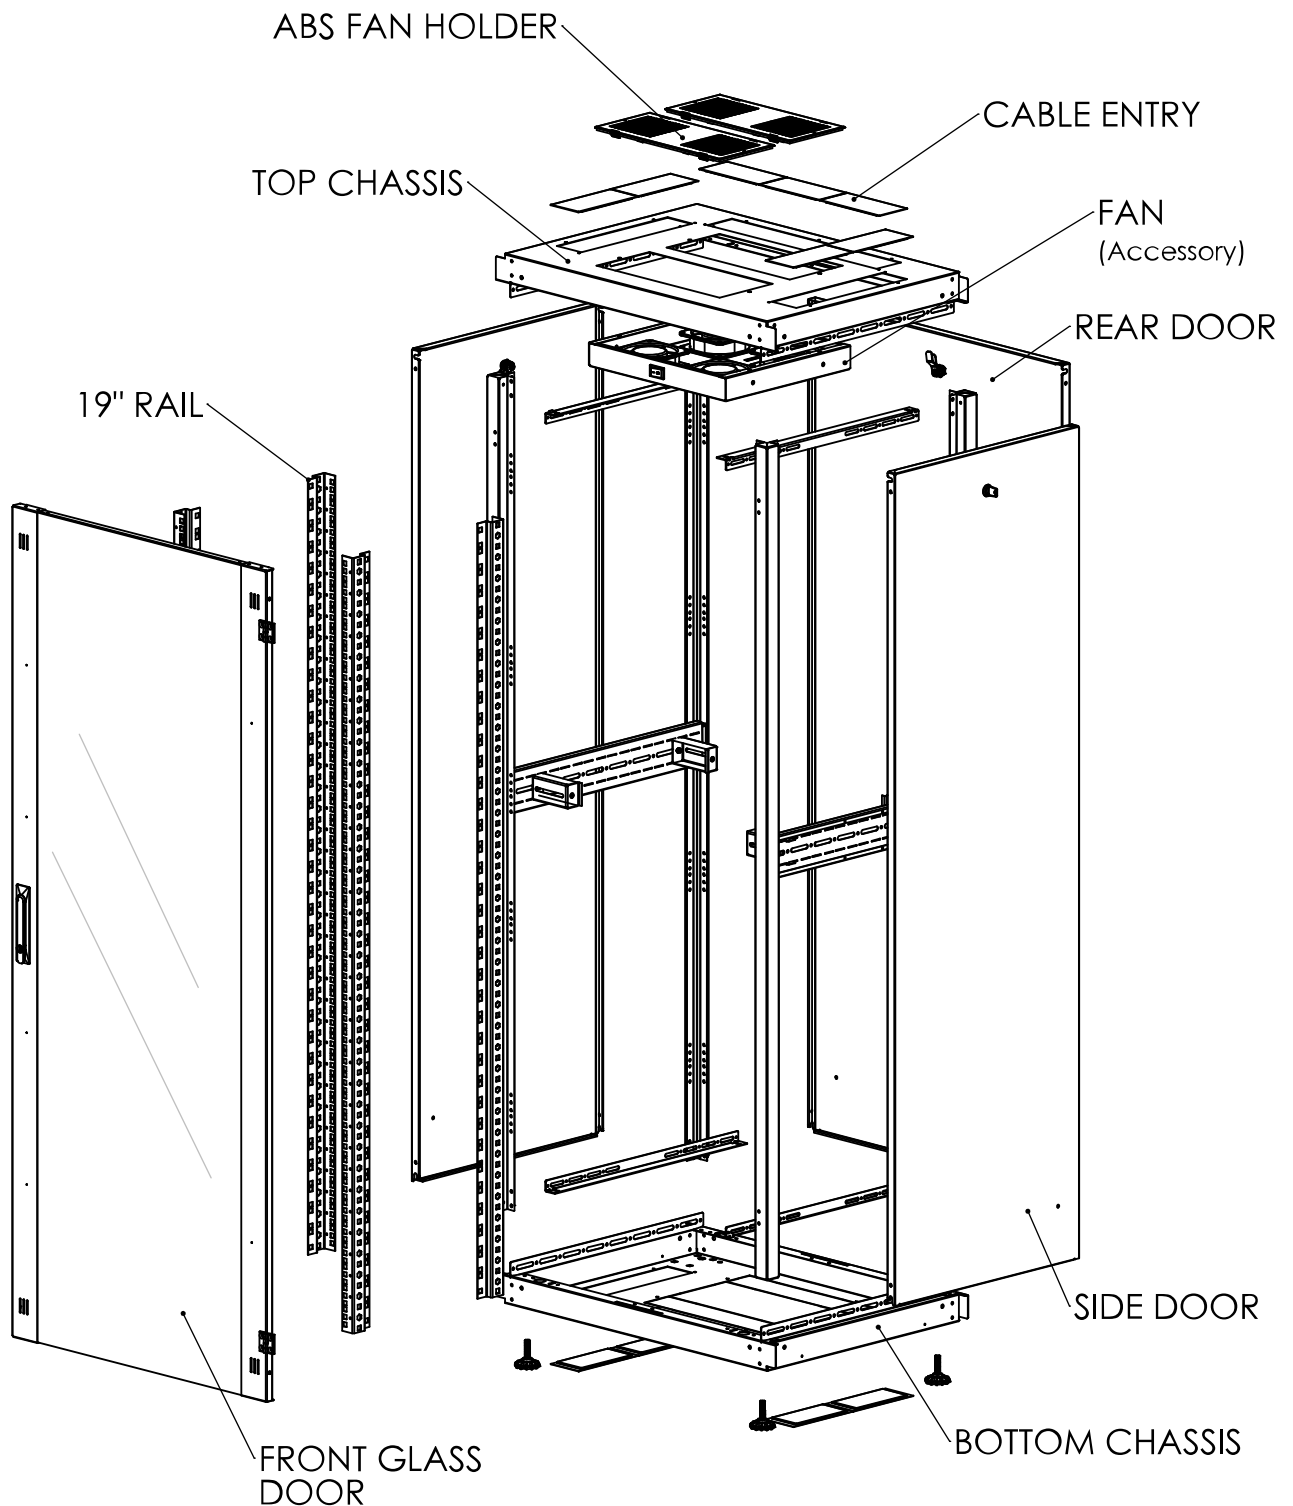

Cable entry is very flexible due to various prepared opening possibilities or the optional base.

The S-RACK enclosures are designed for universal use and cover the widest possible range of applications.

Desen dimensional: Dulap cablare structurată DT, 36U H1744 x W800 x D600, 19"

Front view

Side view

Rear view

Desen dimensional: Dulap cablare structurată DT, 36U H1744 x W800 x D600, 19"

Front inside view

Side inside view

Desen dimensional: Dulap cablare structurată DT, 36U H1744 x W800 x D600, 19"

Top view

Bottom view

Desen dimensional: Dulap cablare structurată DT, 36U H1744 x W800 x D600, 19"

Desen dimensional: Dulap cablare structurată DT, 36U H1744 x W800 x D600, 19"