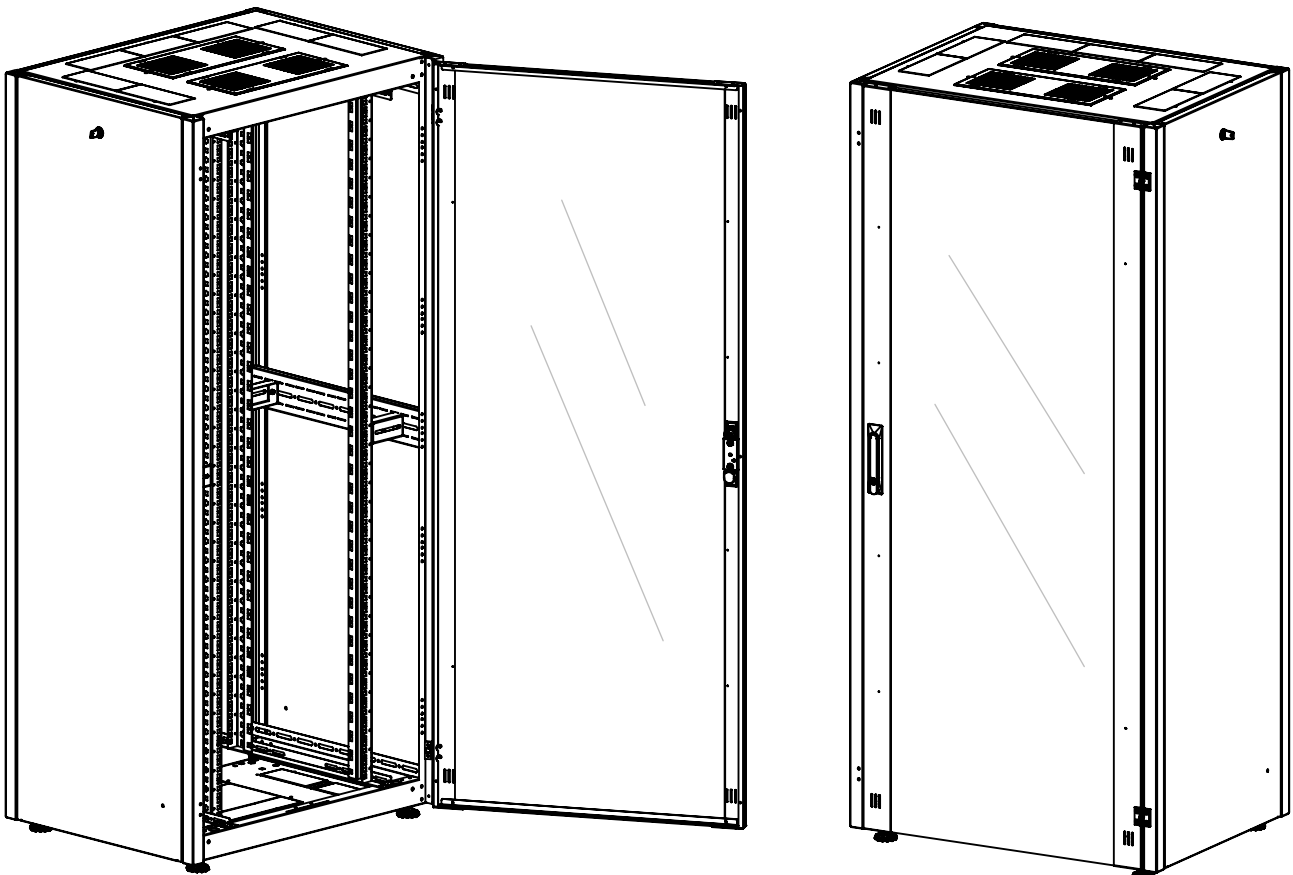

Cable entry is very flexible due to various prepared opening possibilities or the optional base.

The S-RACK enclosures are designed for universal use and cover the widest possible range of applications.

Desen dimensional: Dulap cablare structurată DT, 36U H1744 x W800 x D600, 19"

Front view

Side view

Rear view

Desen dimensional: Dulap cablare structurată DT, 36U H1744 x W800 x D600, 19"

Front inside view

Side inside view

Desen dimensional: Dulap cablare structurată DT, 36U H1744 x W800 x D600, 19"

Top view

Bottom view

Desen dimensional: Dulap cablare structurată DT, 36U H1744 x W800 x D600, 19"

Desen dimensional: Dulap cablare structurată DT, 36U H1744 x W800 x D600, 19"