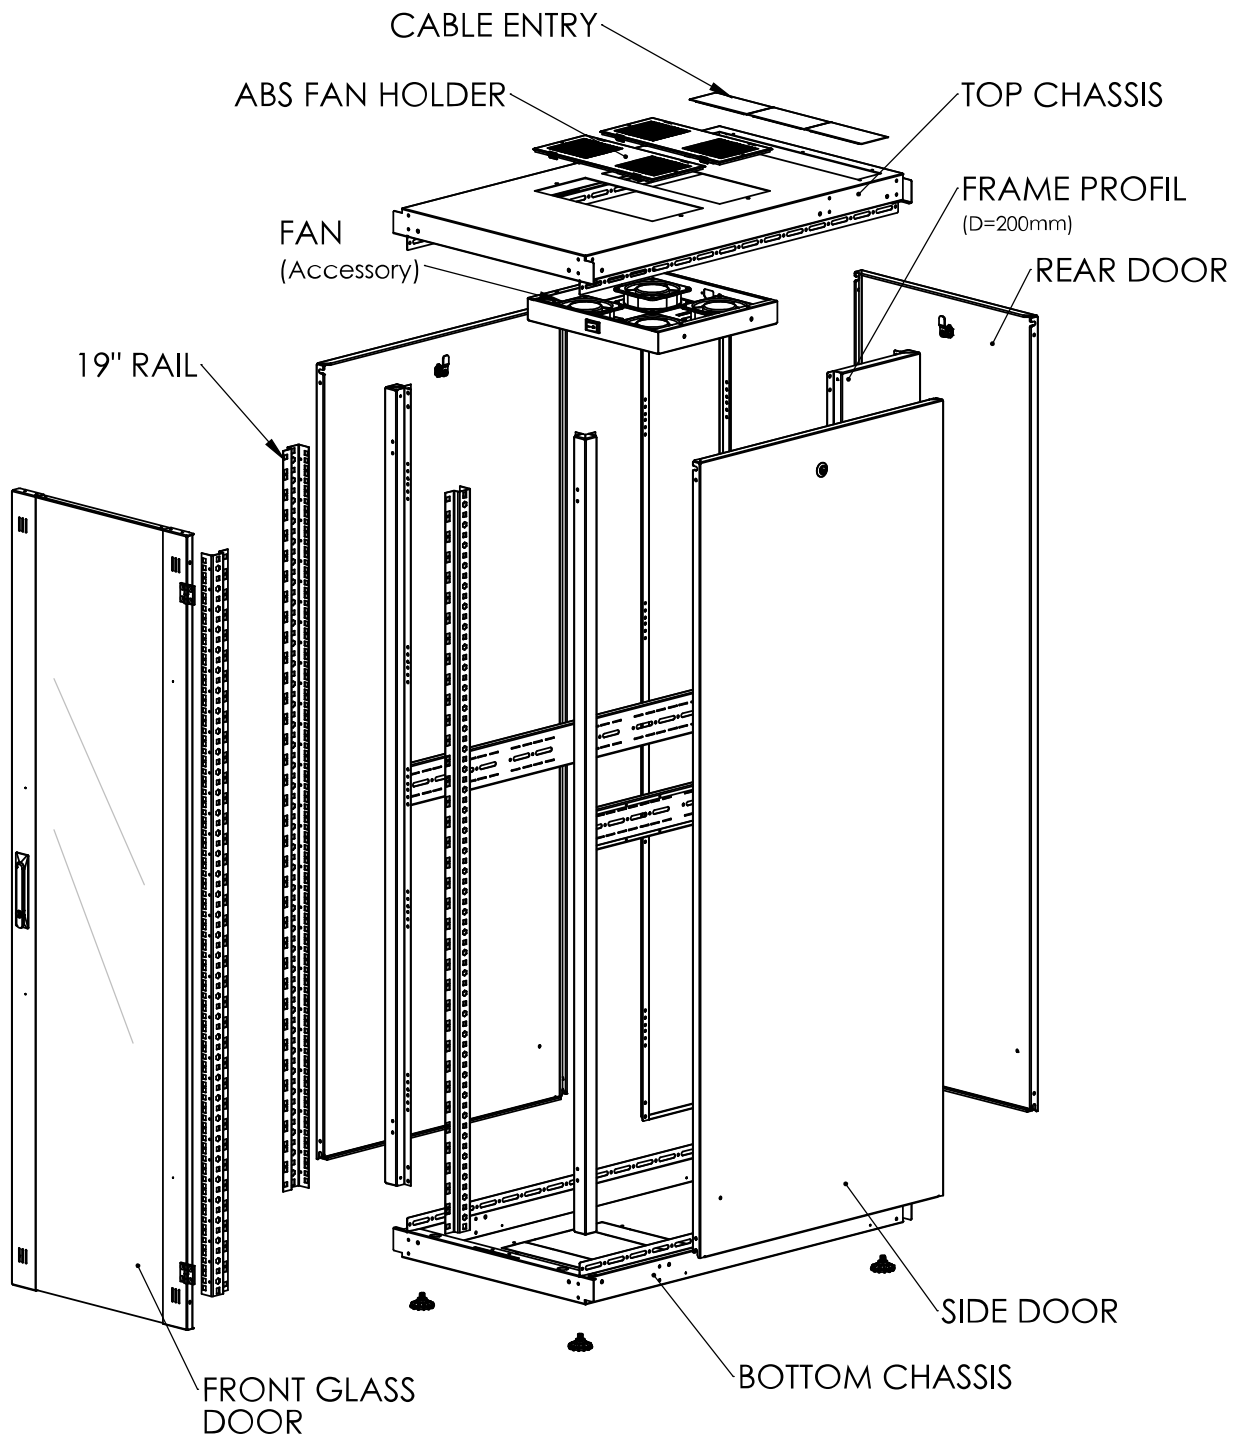

Desen dimensional: Dulap cablare structurată DT, 36U H1744 x W600 x D1000, 19"

Exploded view