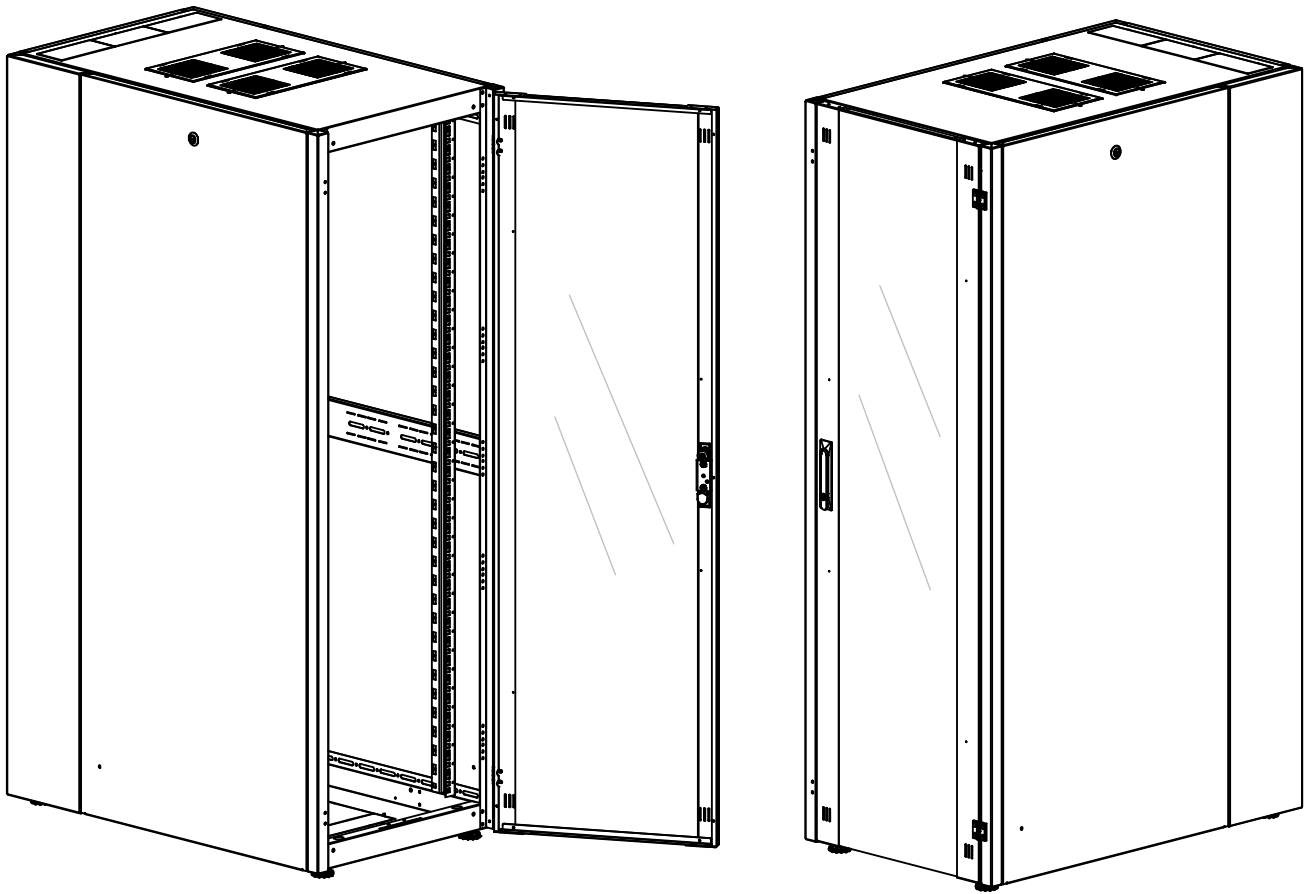

Cable entry is very flexible due to various prepared opening possibilities or the optional base.

The S-RACK enclosures are designed for universal use and cover the widest possible range of applications.

Desen dimensional: Dulap cablare structurată DT, 36U H1744 x W600 x D1000, 19"

Desen dimensional: Dulap cablare structurată DT, 36U H1744 x W600 x D1000, 19"

Side inside view

Front inside view

Desen dimensional: Dulap cablare structurată DT, 36U H1744 x W600 x D1000, 19"

Top view

Bottom view

Desen dimensional: Dulap cablare structurată DT, 36U H1744 x W600 x D1000, 19"

Desen dimensional: Dulap cablare structurată DT, 36U H1744 x W600 x D1000, 19"

Exploded view

Tabel articole