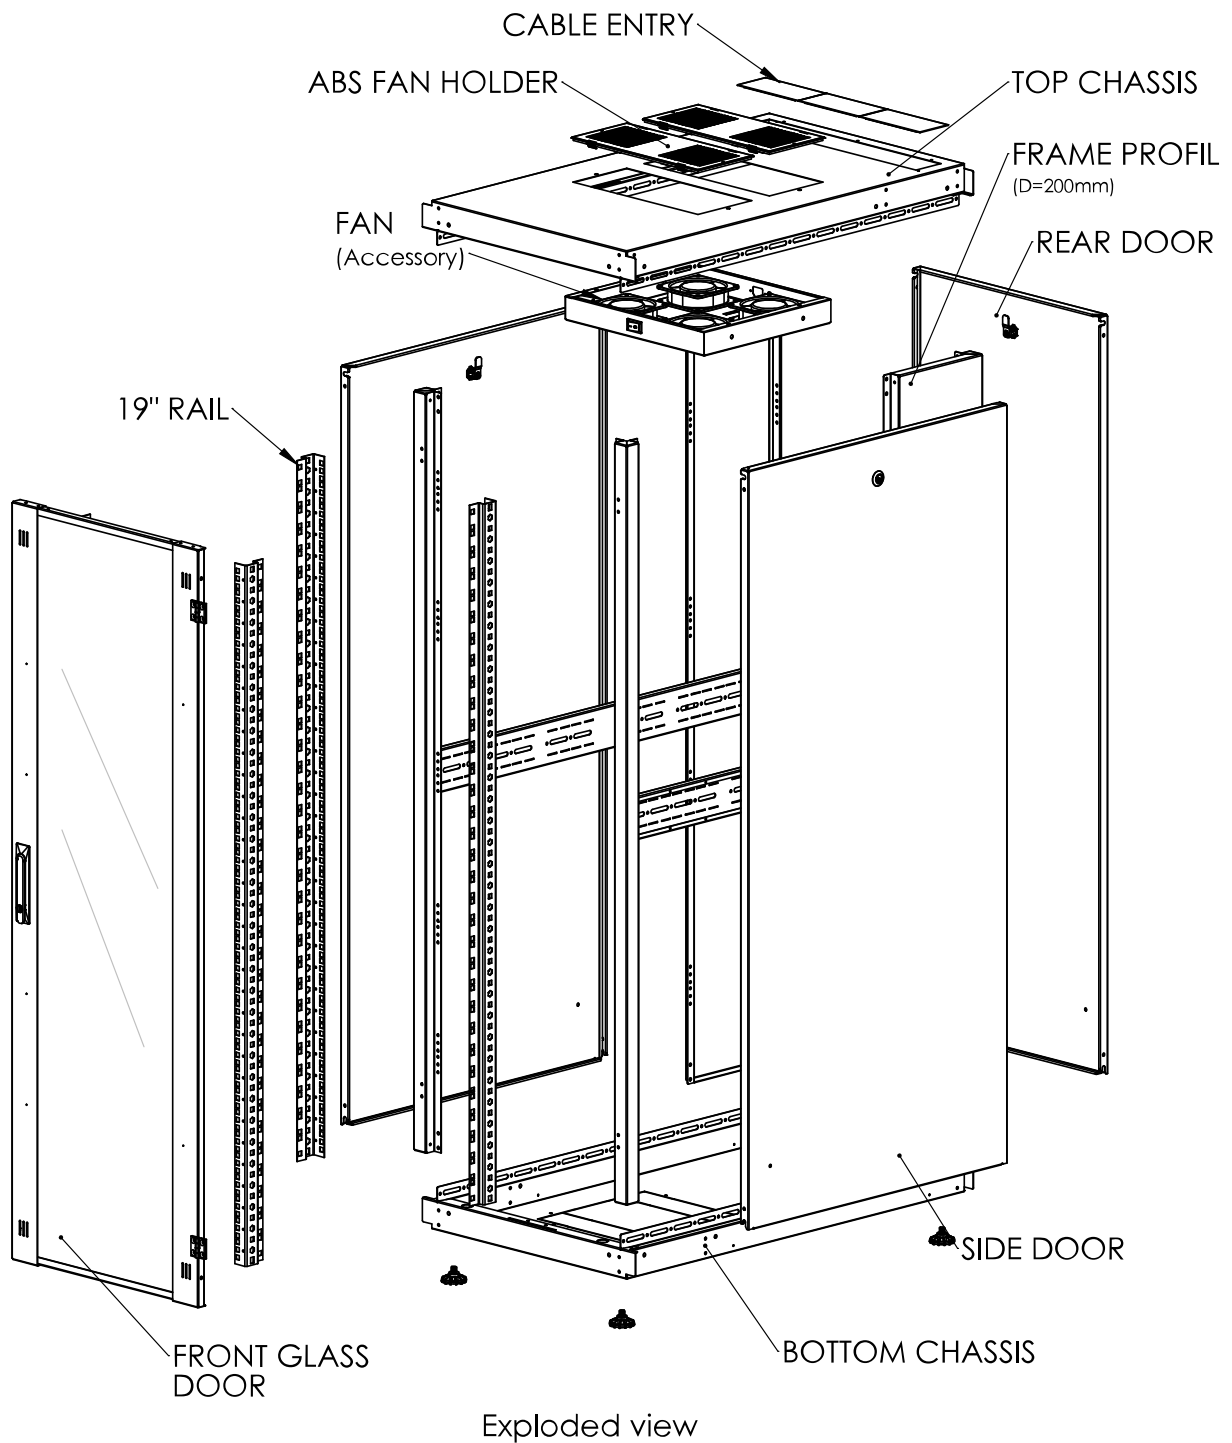

Desen dimensional: Dulap cablare structurată DT, 32U H1566 x W600 x D1000, 19"