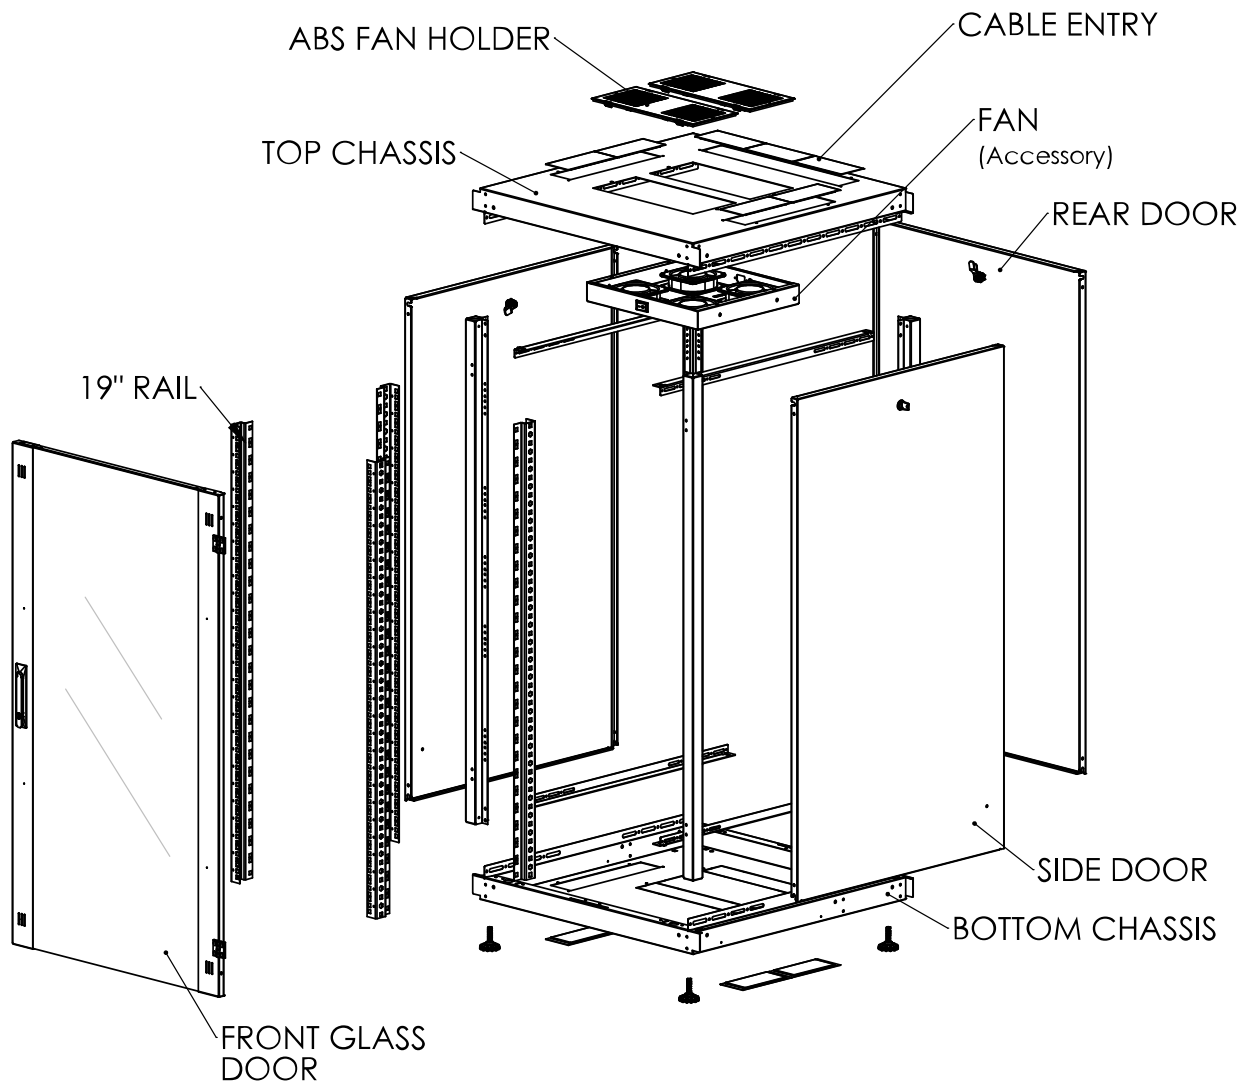

Cable entry is very flexible due to various prepared opening possibilities or the optional base.

The S-RACK enclosures are designed for universal use and cover the widest possible range of applications.

**Desen dimensional: Dulap cablare structurată DT, 26U H1299 x W800 x D800,  
19"**

**Desen dimensional: Dulap cablare structurată DT, 26U H1299 x W800 x D800,  
19"**

Front inside view

Side inside view

**Desen dimensional: Dulap cablare structurată DT, 26U H1299 x W800 x D800, 19"**

Top view

Bottom view

**Desen dimensional: Dulap cablare structurată DT, 26U H1299 x W800 x D800,  
19"**

**Desen dimensional: Dulap cablare structurată DT, 26U H1299 x W800 x D800,  
19"**

Exploded view