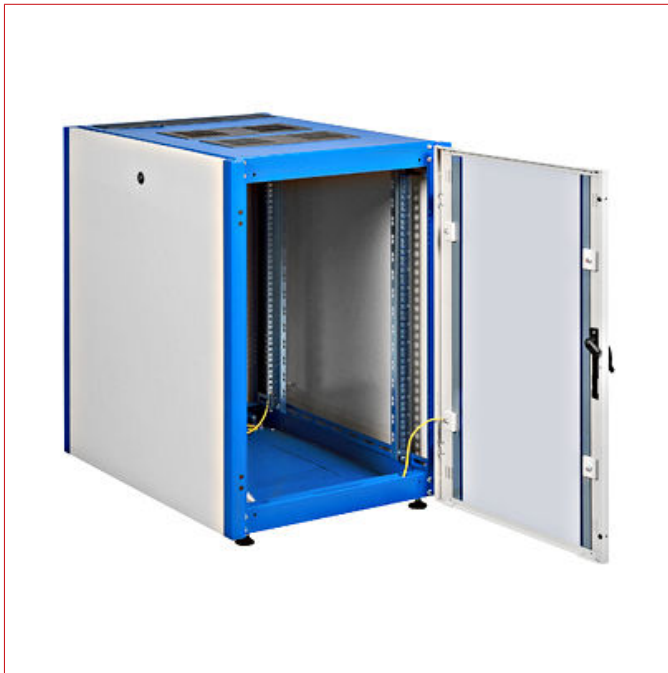

Date tehnice pentru produs: DT166080--

Dulap cablare structurată DT, 16U H855 x W600 x D800, 19"

ATENȚIE !!! - expedierea acestor produse prin curier se face doar pe răspunderea clientului, există riscul deteriorării sale în timpul transportului.

SCHRACK-Info

The S-RACK 19" freestanding network enclosure is the perfect solution for offices and similar environments. It is suitable for use as a central enclosure in network installations, but also as a sub-enclosure in the horizontal area of a structured cabling system.

The removable side and rear panels allow comfortable and easy access from all sides.

Cooling of the built-in components is achieved passively by heat exchange with the outside area and actively by optional roof fans.

Cable entry is very flexible due to various prepared opening possibilities or the optional base.

The S-RACK enclosures are designed for universal use and cover the widest possible range of applications.