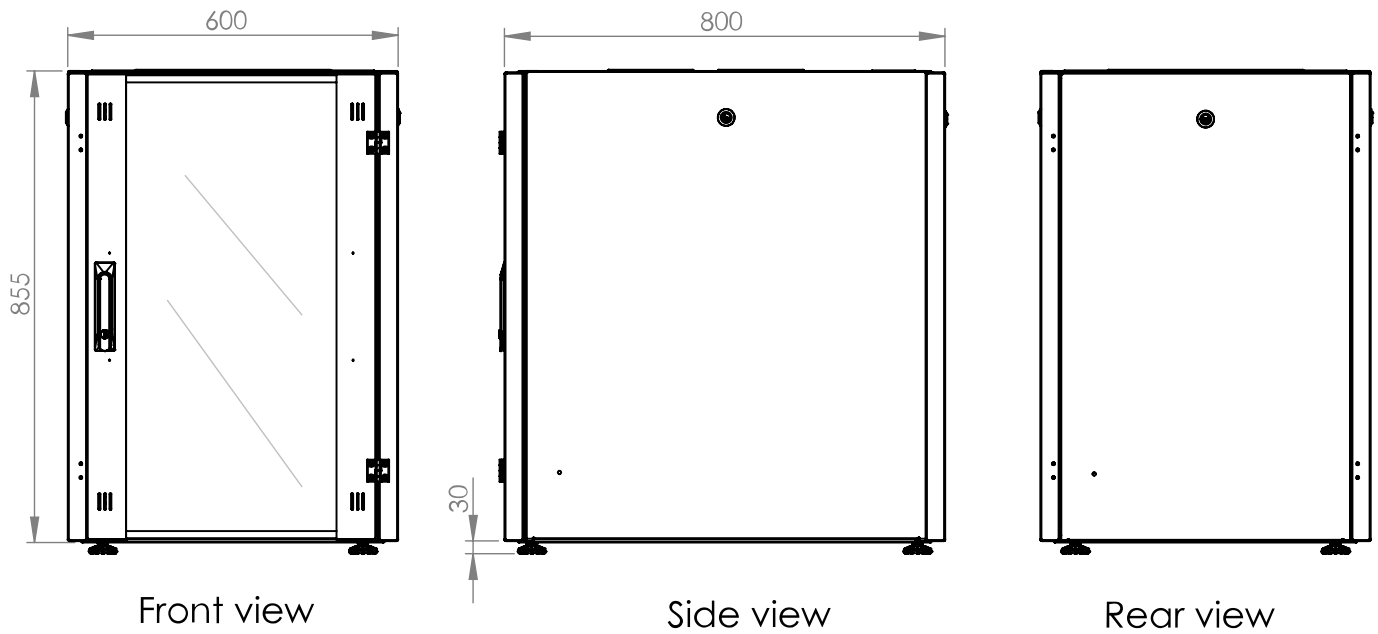

Desen dimensional: Dulap cablare structurată DT, 16U H855 x W600 x D800, 19"