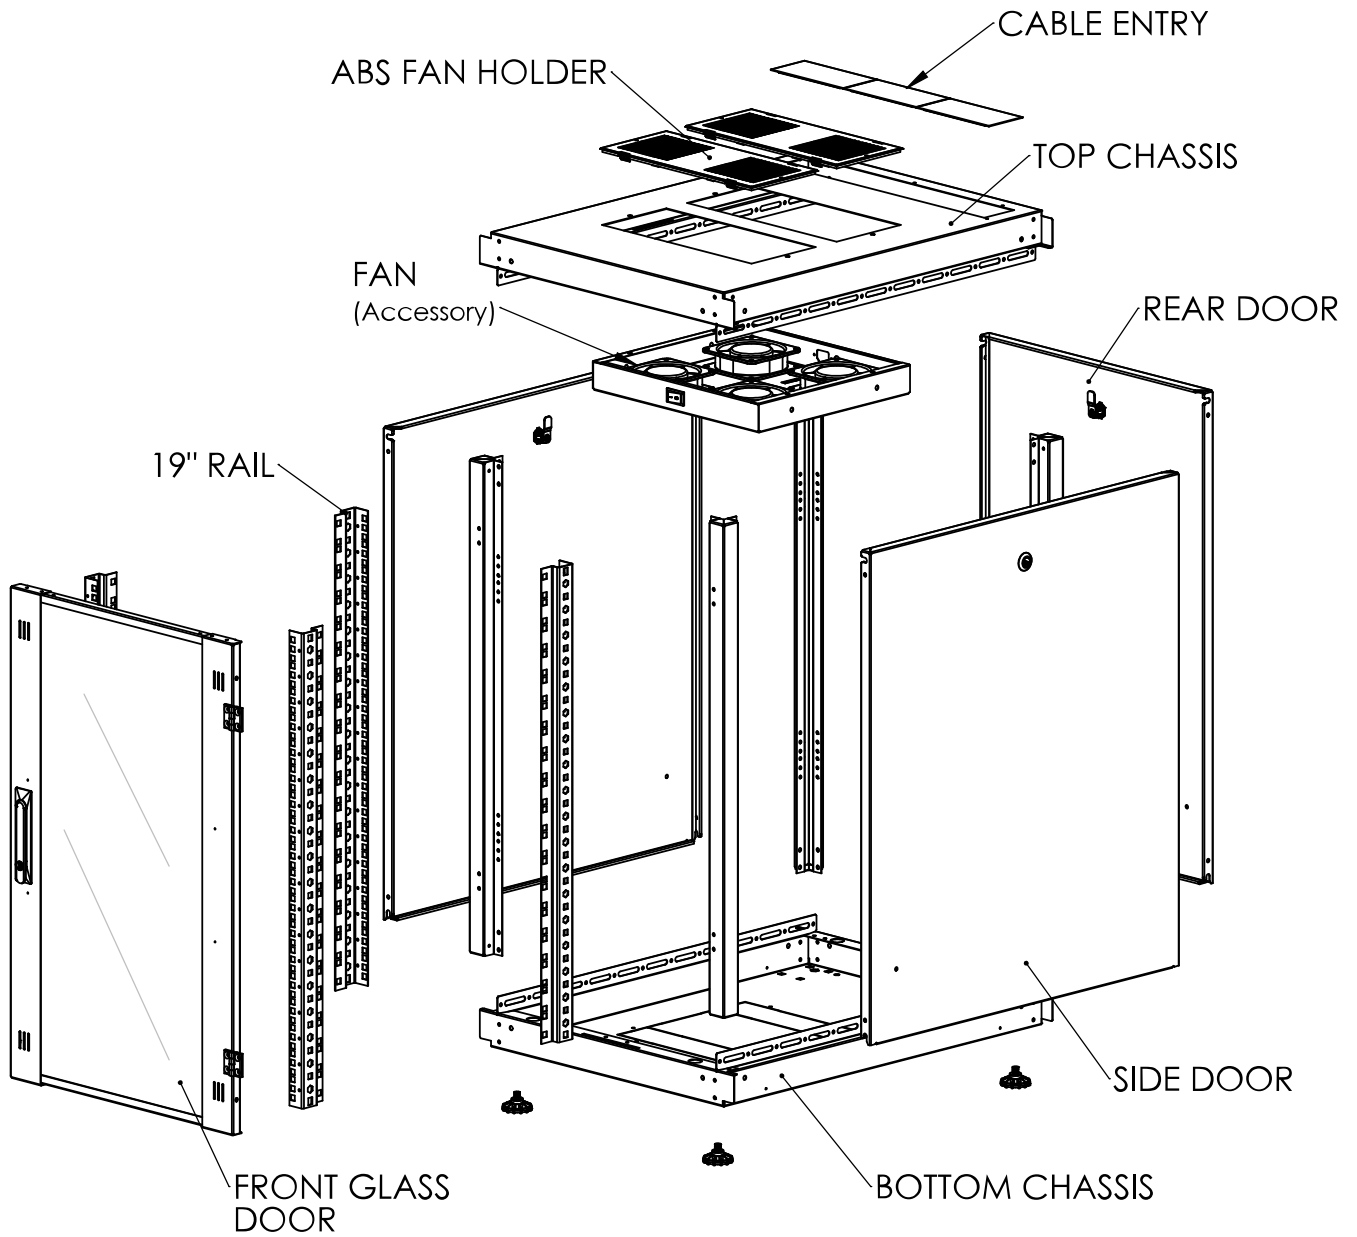

Desen dimensional: Dulap cablare structurată DT, 16U H855 x W600 x D800, 19"

Exploded view