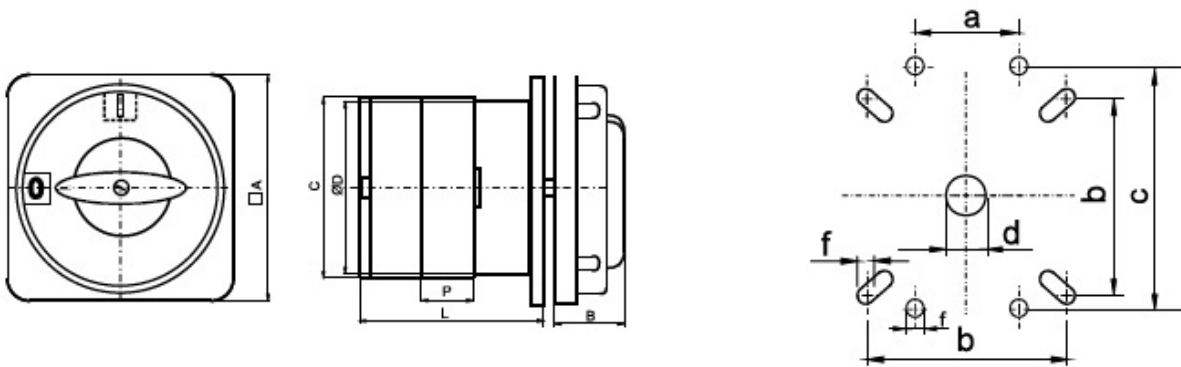

Desen cotat

/(mm)	$\square A$	C	$\varnothing D$	P	B	L/2	b	d	f	a	c
CS 25 LK	49	45,2	38,6	12,8	35	45,3	36	10	3,2		
CS 32 LK	72	53	38,6	12,8	32	49,8	58	10	4,2		
CS 40 LK	72	61	56,4	17,5	32	68,1	58	10	4,2		
CS 50 LK	72	68,6	56,4	20,5	32	63	58	10	4,2		
CS 63 LK											
CS 80 LK	105	84	80	25	44	92,5	85	14	5,3		
CS 100 LK											
CS 125 LK	130		110	39	62	100		18	5,3	30	90
CS 200 LK