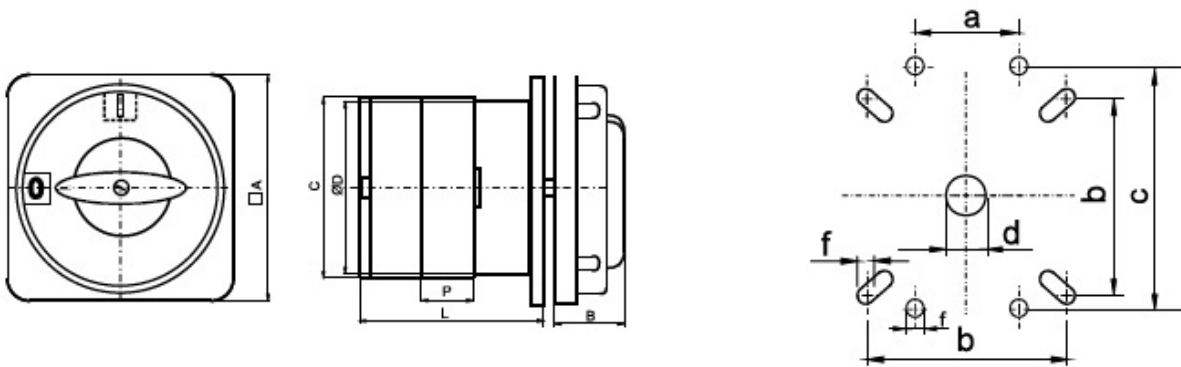

Desen cotat

/(mm)	$\square A$	C	$\emptyset D$	P	B	L/2	b	d	f	a	c
CS 25 LK	49	45,2	38,6	12,8	35	45,3	36	10	3,2		
CS 32 LK	72	53	38,6	12,8	32	49,8	58	10	4,2		
CS 40 LK	72	61	56,4	17,5	32	68,1	58	10	4,2		
CS 50 LK	72	68,6	56,4	20,5	32	63	58	10	4,2		
CS 63 LK											
CS 80 LK	105	84	80	25	44	92,5	85	14	5,3		
CS 100 LK											
CS 125 LK	130		110	39	62	100		18	5,3	30	90
CS 200 LK