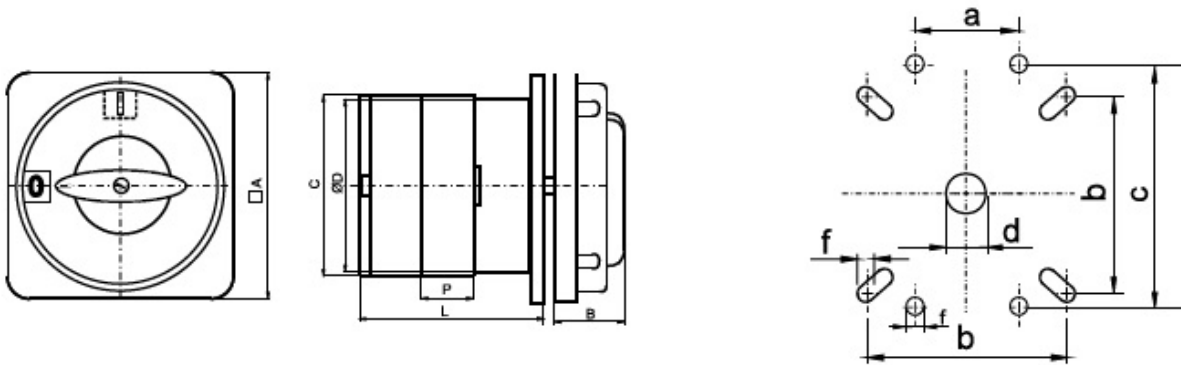

Desen cotat

/(mm)	$\square A$	C	$\emptyset D$	P	B	L/2	b	d	f	a	c
CS 25 LK	49	45,2	38,6	12,8	35	45,3	36	10	3,2		
CS 32 LK	72	53	38,6	12,8	32	49,8	58	10	4,2		
CS 40 LK	72	61	56,4	17,5	32	68,1	58	10	4,2		
CS 50 LK	72	68,6	56,4	20,5	32	63	58	10	4,2		
CS 63 LK											
CS 80 LK	105	84	80	25	44	92,5	85	14	5,3		
CS 100 LK											
CS 125 LK	130		110	39	62	100		18	5,3	30	90
CS 200 LK