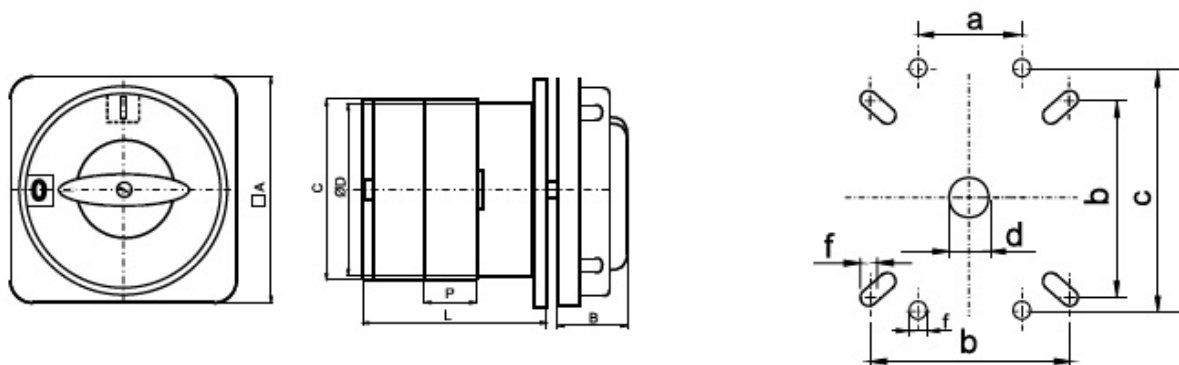

Desen cotat

/(mm)	$\square A$	C	$\emptyset D$	P	B	L/2	b	d	f	a	c
CS 25 LK	49	45,2	38,6	12,8	35	45,3	36	10	3,2		
CS 32 LK	72	53	38,6	12,8	32	49,8	58	10	4,2		
CS 40 LK	72	61	56,4	17,5	32	68,1	58	10	4,2		
CS 50 LK	72	68,6	56,4	20,5	32	63	58	10	4,2		
CS 63 LK											
CS 80 LK	105	84	80	25	44	92,5	85	14	5,3		
CS 100 LK											
CS 125 LK	130		110	39	62	100		18	5,3	30	90
CS 200 LK