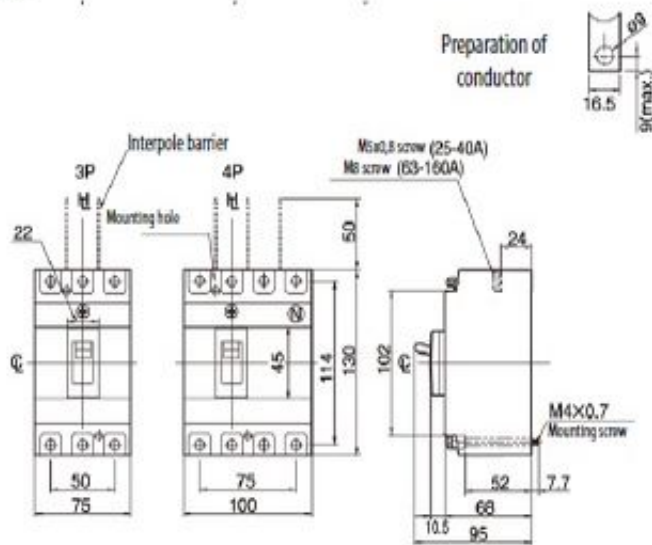

Desen cotat

EB2S 160 F & A