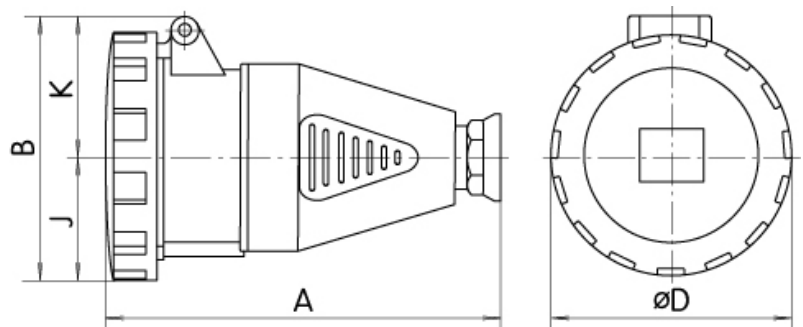

Desen cotat

	A	B	$\varnothing D$	J	K	Pg
ESH 1632	136	78,5	70	35	43,5	16
ESH 1643	142	85,5	78	39	46,5	16
ESH 1653	145	92,5	87	43,5	49	16
ESH 3232	166	101,5	93	46,5	55	21
ESH 3243	166	101,5	93	46,5	55	21
ESH 3253	168	108	100	50	58	21
ESH 6343	224	-	113	196	-	29