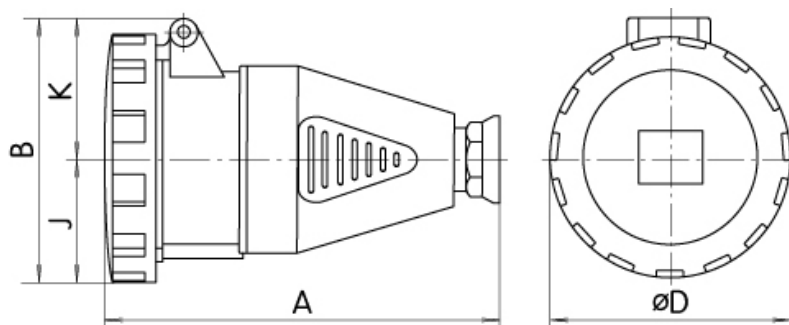

Desen cotat

	A	B	$\varnothing D$	J	K	Pg
ESH 1632	136	78,5	70	35	43,5	16
ESH 1643	142	85,5	78	39	46,5	16
ESH 1653	145	92,5	87	43,5	49	16
ESH 3232	166	101,5	93	46,5	55	21
ESH 3243	166	101,5	93	46,5	55	21
ESH 3253	168	108	100	50	58	21
ESH 6343	224	-	113	196	-	29