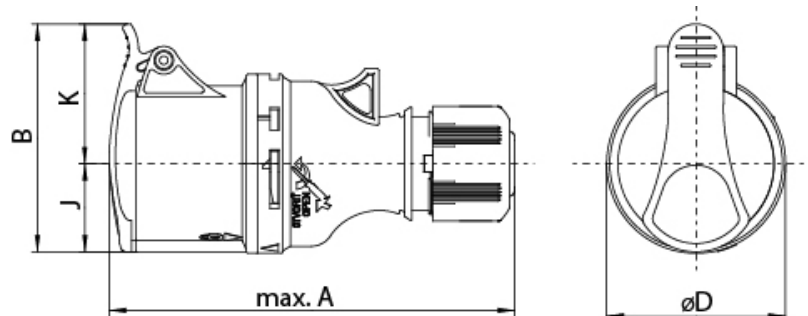

Desen cotat

ES1632	145	79	64	29	50
ES 1643	145	81,5	56	31,5	50
ES 1653	145	89	64	35	54
ES 3243	175,5	96	65	38	58
ES 3253	179	103	73	41	62