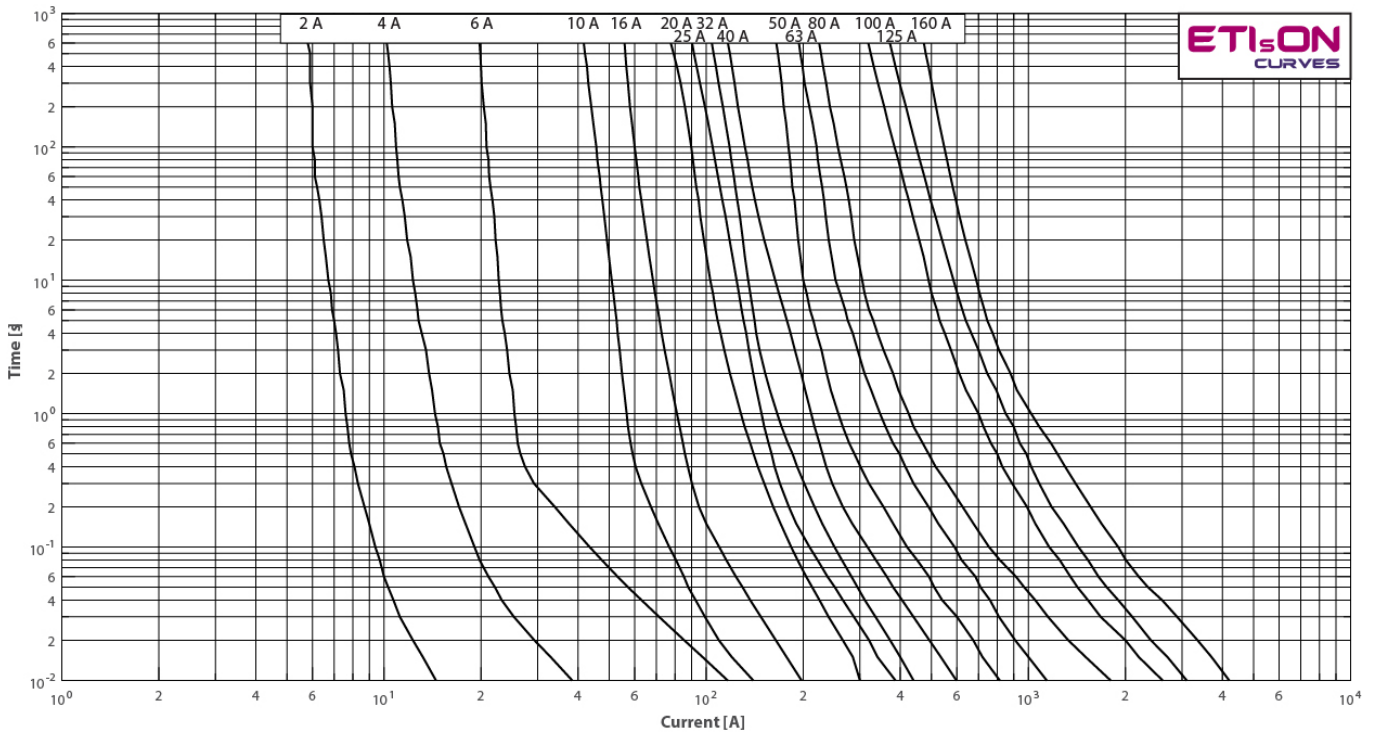

ETIM clasificare internationala

Clasificare	EC003507
Denumire clasă	Medium-/high voltage fuse
Rated current	160A
Rated voltage	7,2kV
Voltage type	AC
Rated frequency	45...60Hz
Breaking capacity	63kA
Utilization category	Other
Application	Other
Length	192mm
Diameter	83,5mm
Performance category according to IEC 60282-1	Back-up
With striker	1
Standard	IEC
Installation technique	Air

Caracteristici

Desen cotat

Caracteristicile curentului de întrerupere