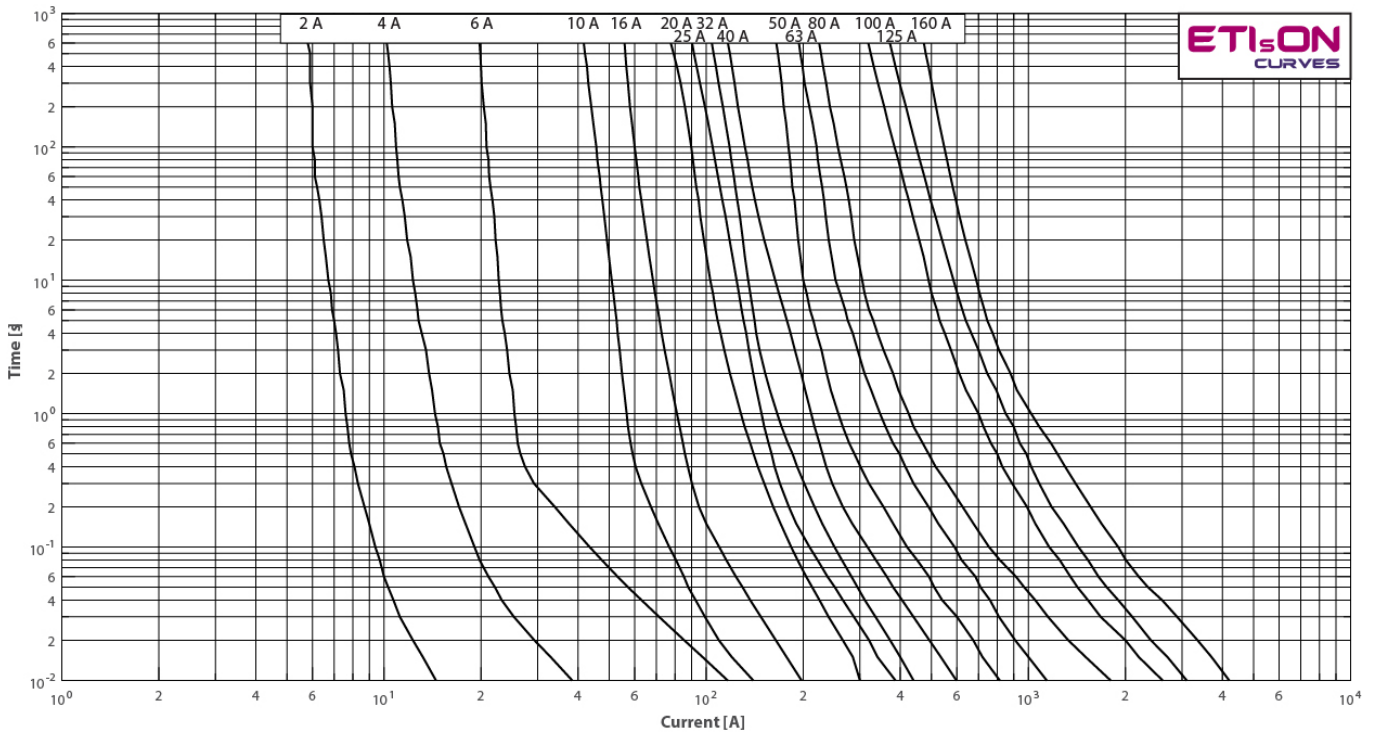

ETIM clasificare internationala

Clasificare	EC003507
Denumire clasă	Medium-/high voltage fuse
Rated current	125A
Rated voltage	7,2kV
Voltage type	AC
Rated frequency	45...60Hz
Breaking capacity	63kA
Utilization category	Other
Application	Other
Length	192mm
Diameter	83,5mm
Performance category according to IEC 60282-1	Back-up
With striker	1
Standard	IEC
Installation technique	Air

Caracteristici

Desen cotat

Caracteristicile curentului de întrerupere