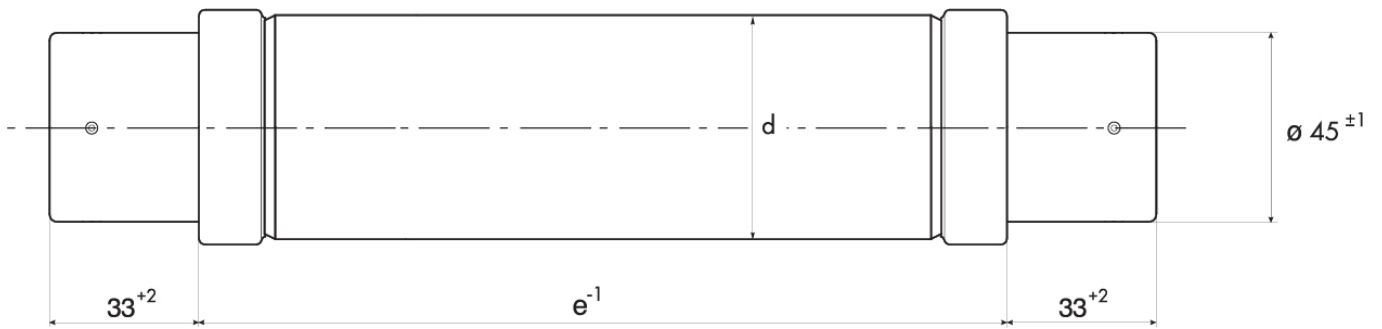

ETIM clasificare internationala

Clasificare	EC003507
Denumire clasă	Medium-/high voltage fuse
Rated current	125A
Rated voltage	7,2kV
Voltage type	AC
Rated frequency	45...60Hz
Breaking capacity	63kA
Utilization category	Other
Application	Other
Length	192mm
Diameter	83,5mm
Performance category according to IEC 60282-1	Back-up
With striker	1
Standard	IEC
Installation technique	Air

Caracteristici

Desen cotat

Caracteristicile curentului de întrerupere